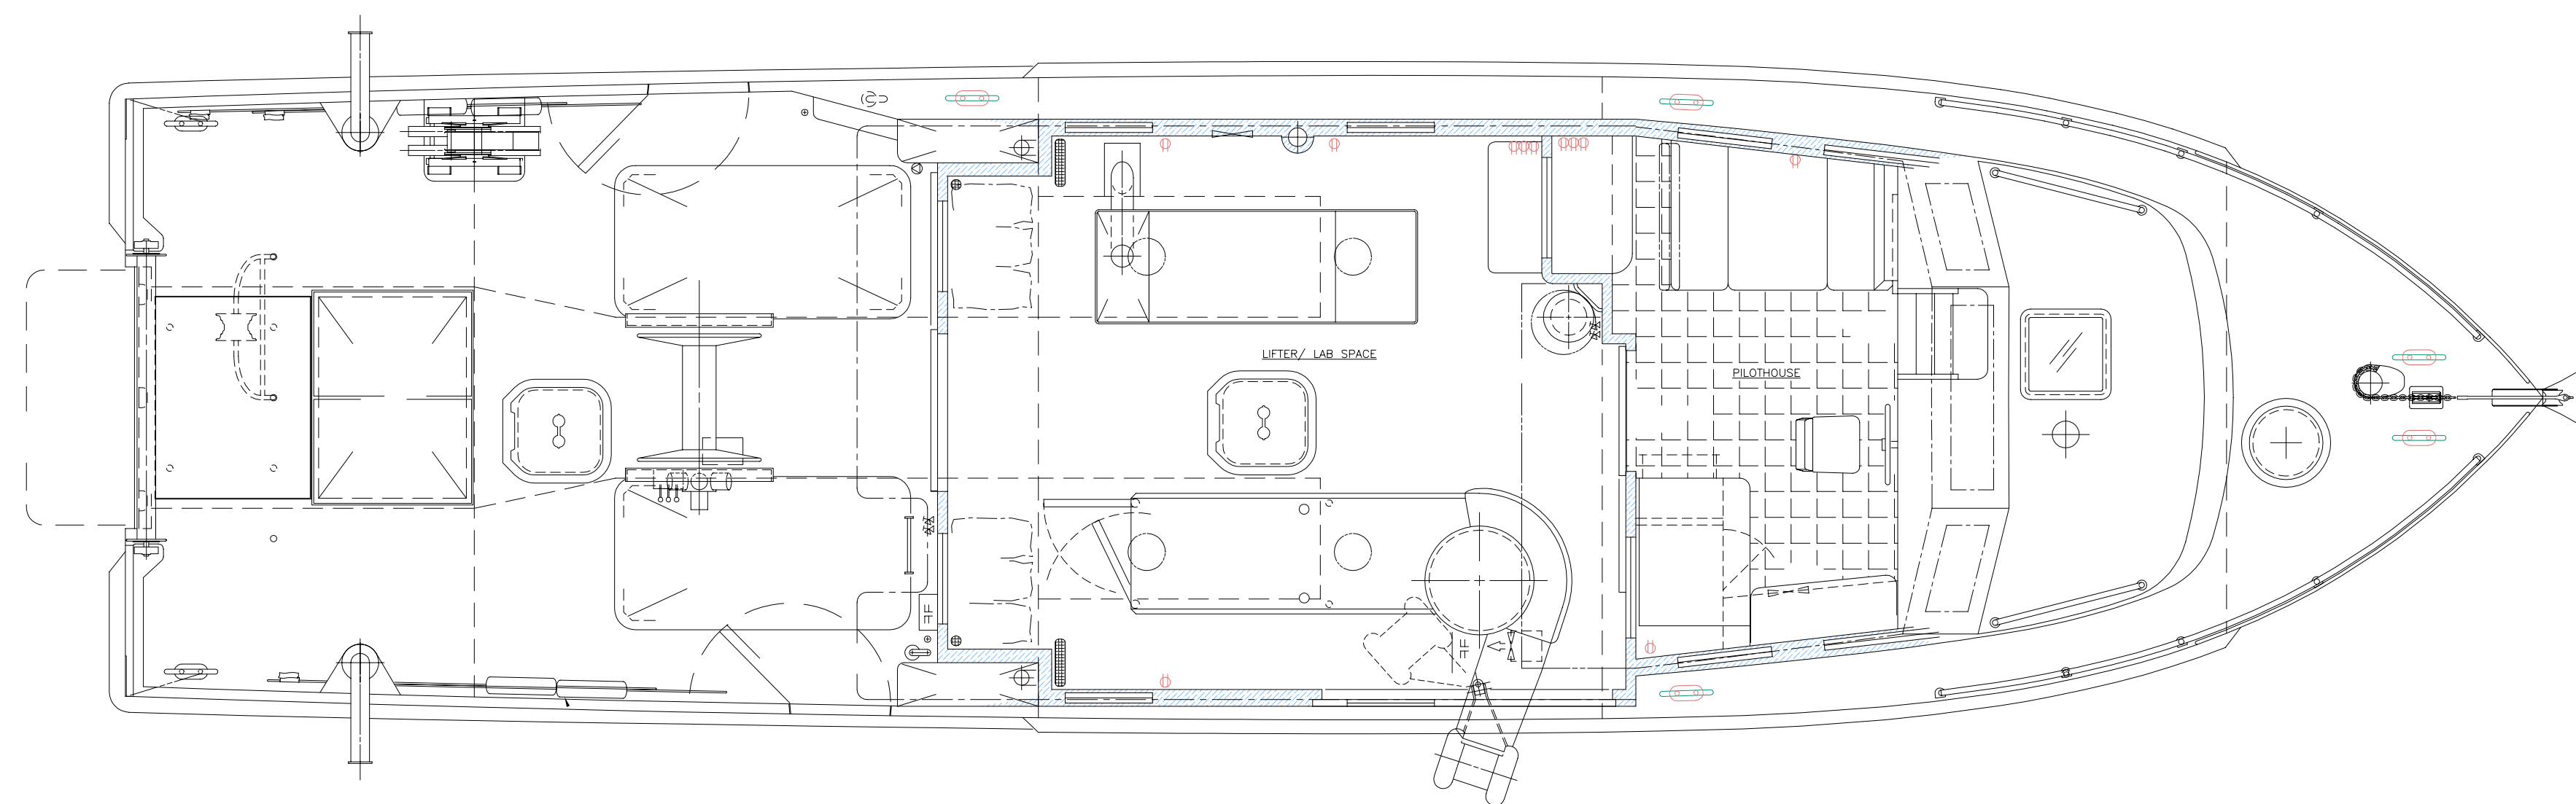

**18M FISHERIES RESEARCH VESSEL**

LOA: 18.3M (60'-0") DWL: 16.3M (53'-4") BEAM: 4.88M (16'-0") DRAFT: 1.40M (4'-7")