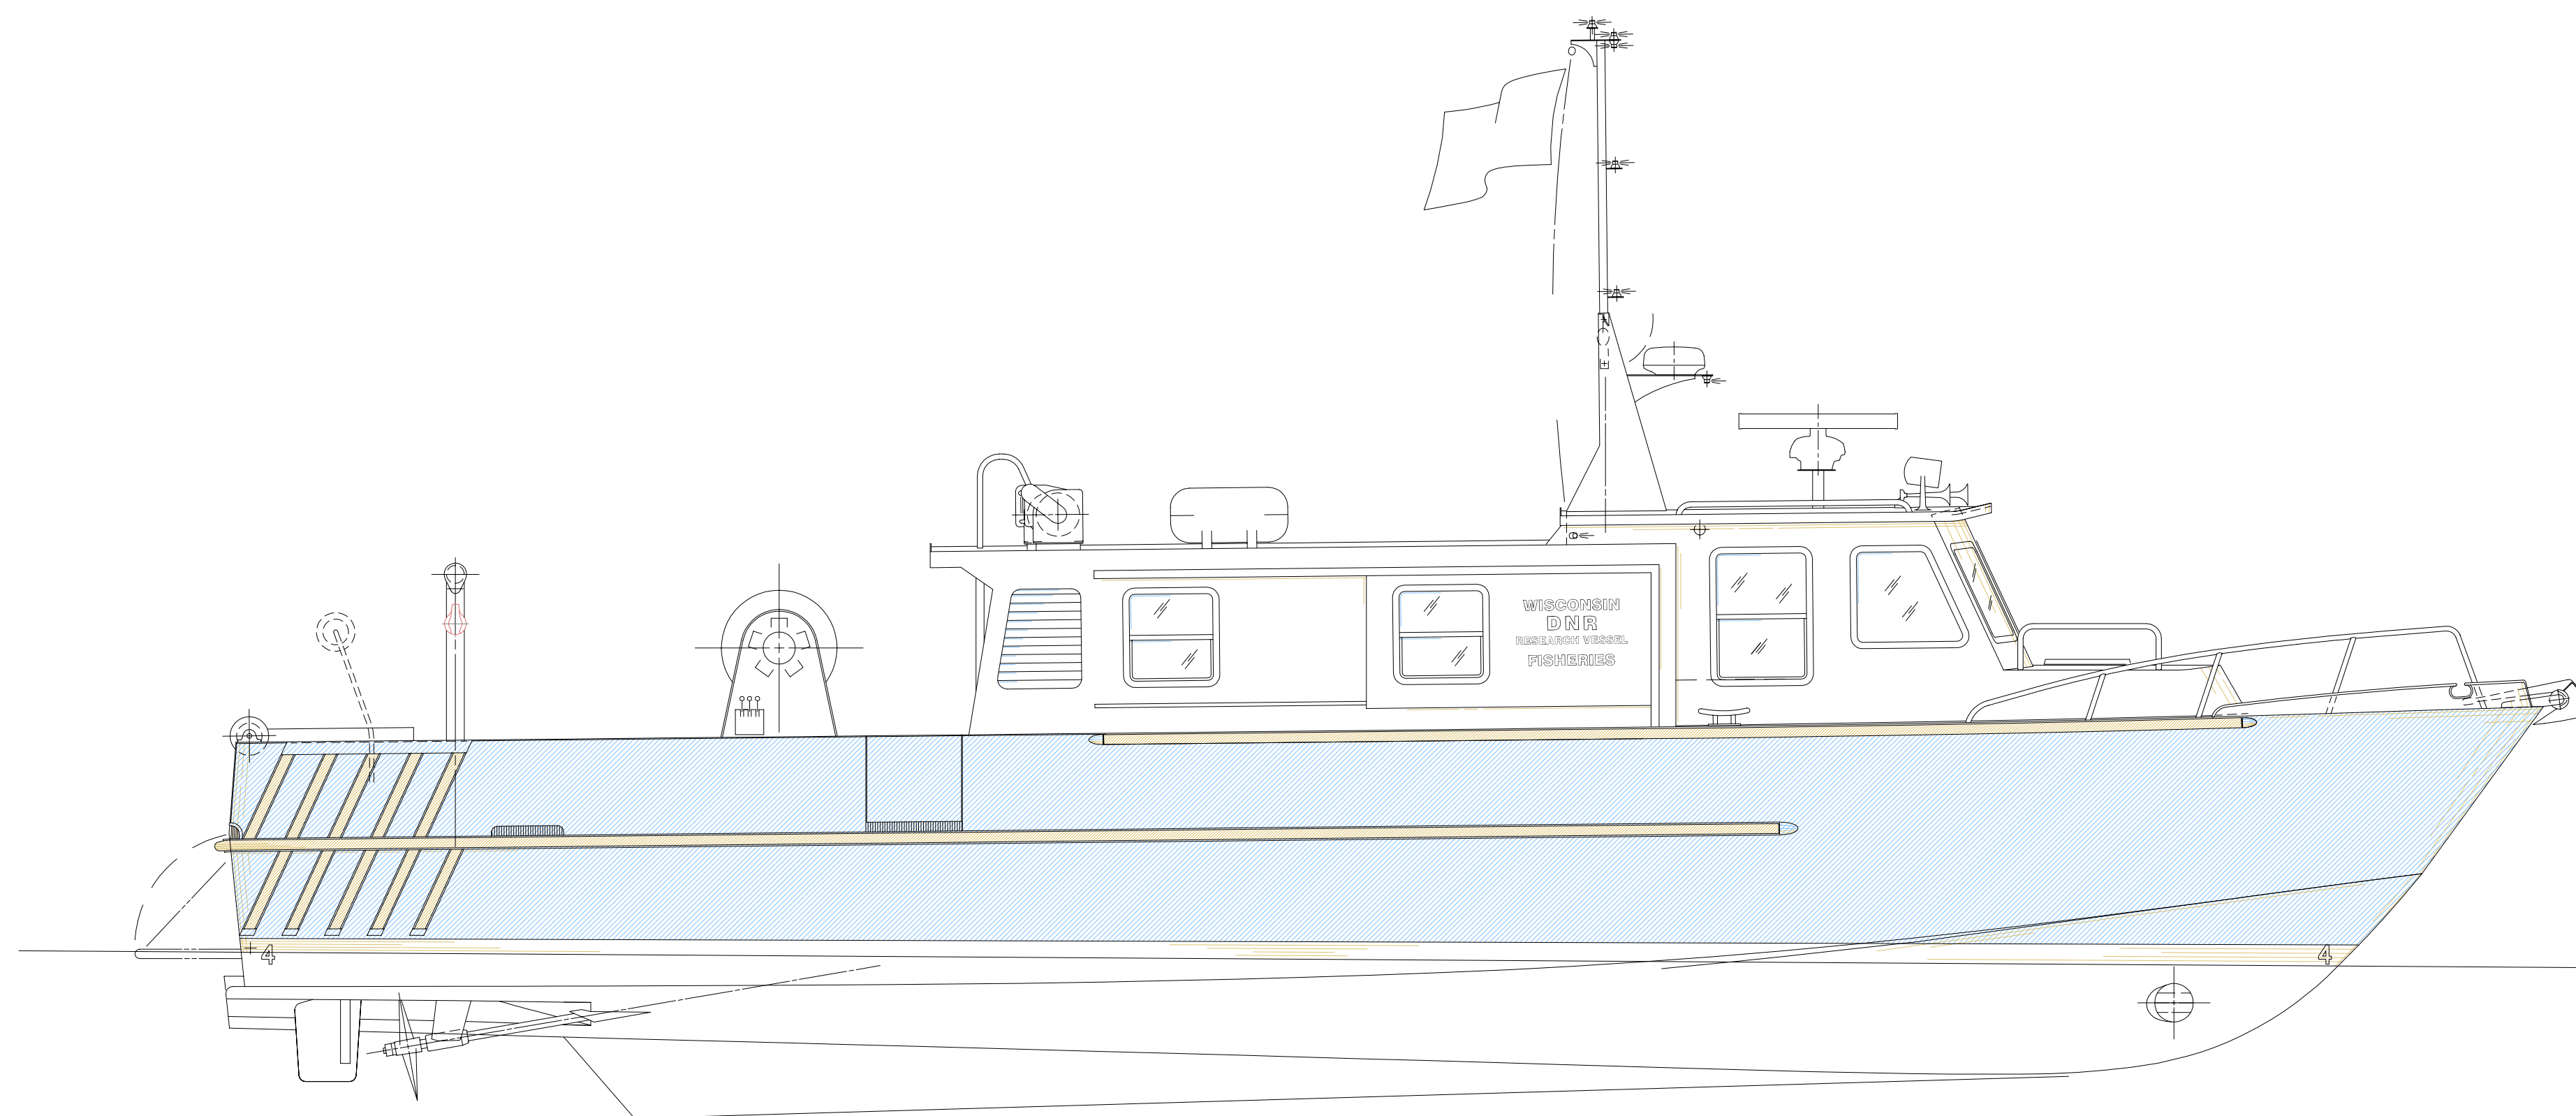

THIS DOCUMENT IS THE INTELLECTUAL PROPERTY OF BURGER BOAT COMPANY AND CONTAINS PROPRIETARY INFORMATION. IT SHALL NOT BE USED OR REPRODUCED IN WHOLE OR IN PART NOR SHALL IT BE DISCLOSED TO PARTICIPANTS OF THE MARINE INDUSTRY WITHOUT THE EXPRESS WRITTEN CONSENT OF BURGER BOAT COMPANY.

**18M FISHERIES RESEARCH VESSEL**

LOA: 18.3M (60'-0") DWL: 16.3M (53'-4") BEAM: 4.88M (16'-0") DRAFT: 1.40M (4'-7")