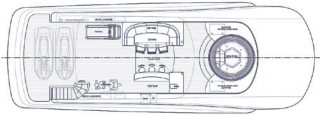

STYLE. POWER. OPTIONS.

The Burger 122 is designed and built for distance and exploration. All available in comfort and a style you complete with Burger's design team. This yacht will be crafted to your specifications by Burger's experienced and meticulous team. Start here and finish with the adventure of a lifetime.

SUN DECK