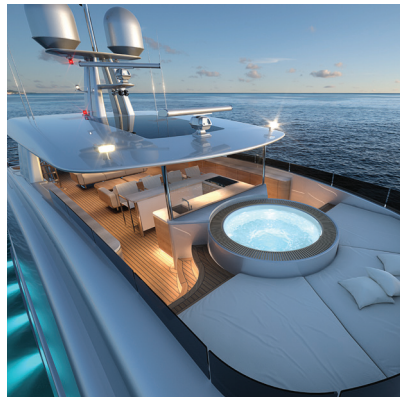

# INTRODUCING THE BURGER 122' MOTOR YACHT

The Burger 122 Tri-Deck Motor Yacht is a gorgeous yacht. This is a Burger for the adventure of exploring the open waters. Whatever your plans, or dreams, she's ready to take you there. Modern. Strong. She has the quality you'd expect from Burger with the style demanded of today's adventurers. Work with Burger to customize her for your requirements — a collaboration that combines your mission with our heritage.

# START YOUR JOURNEY

The Burger 122 provides you the opportunity to craft experiences to share with the loved ones in your life. Add your flair to the final design and complete your very own Burger yacht that is set up to give you a first-hand view of the world as you embark on new destinations and adventures.

## STYLE. POWER. OPTIONS.

The Burger 122 is designed and built for distance and exploration. All available in comfort and a style you complete with Burger's design team. This yacht will be crafted to your specifications by Burger's experienced and meticulous team. Start here and finish with the adventure of a lifetime.