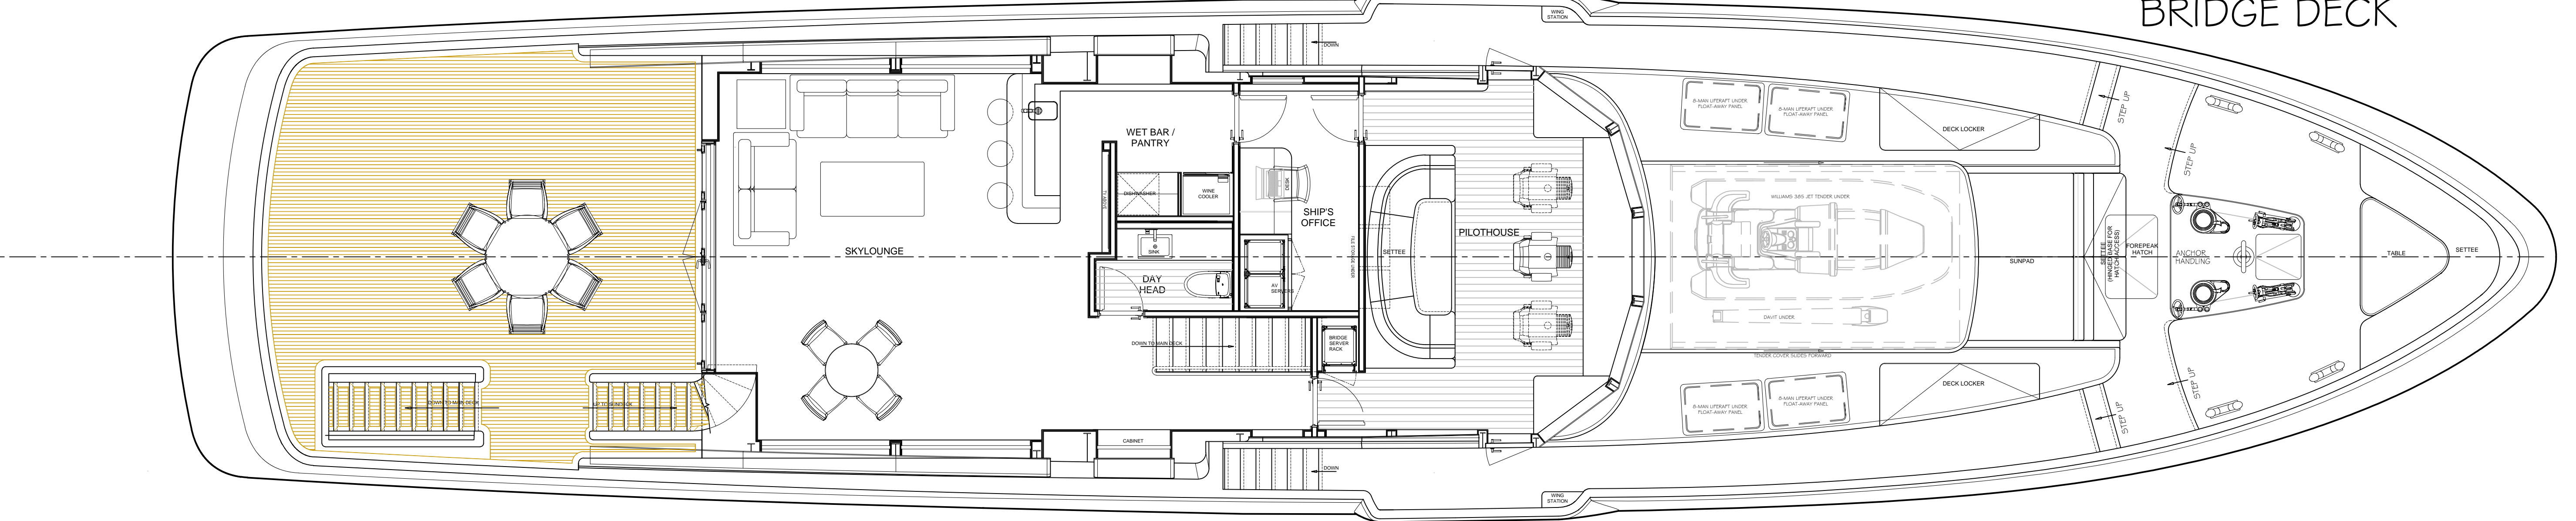

PROFILE

SUN DECK

BRIDGE DECK

MAIN DECK

GUEST DECK

122' TRIDECK MOTORYACHT
BURGER BOAT COMPANY