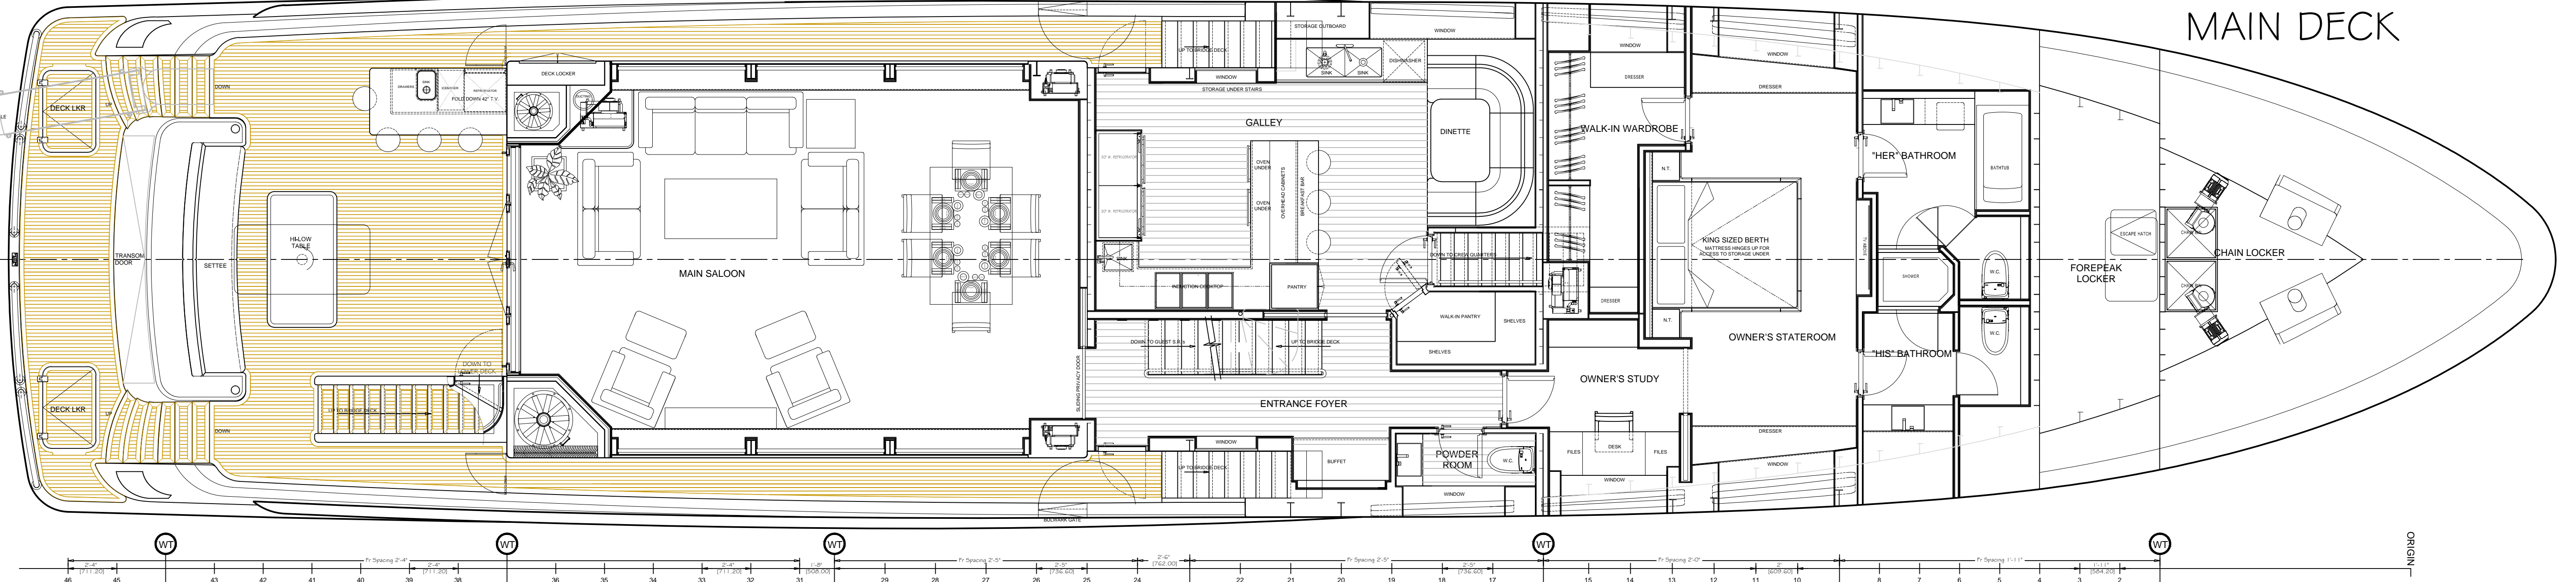

PROFILE

SUN DECK

BRIDGE DECK

MAIN DECK

GUEST DECK

122' TRIDECK MOTORYACHT
BURGER BOAT COMPANY