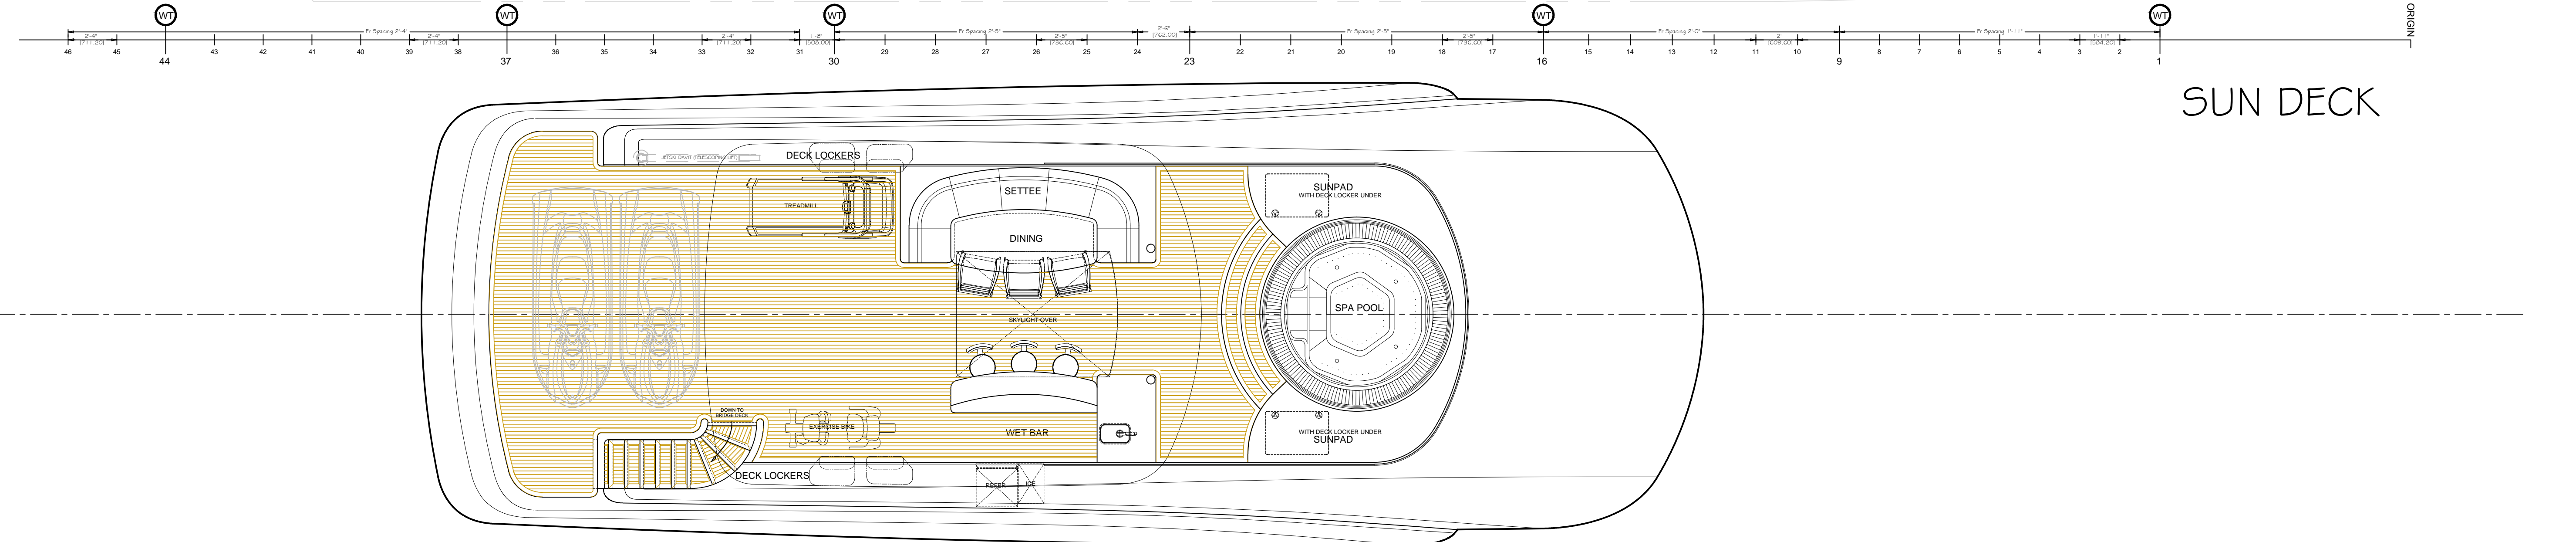

PROFILE

SUN DECK

BRIDGE DECK

MAIN DECK

GUEST DECK

122' TRIDECK MOTORYACHT
BURGER BOAT COMPANY