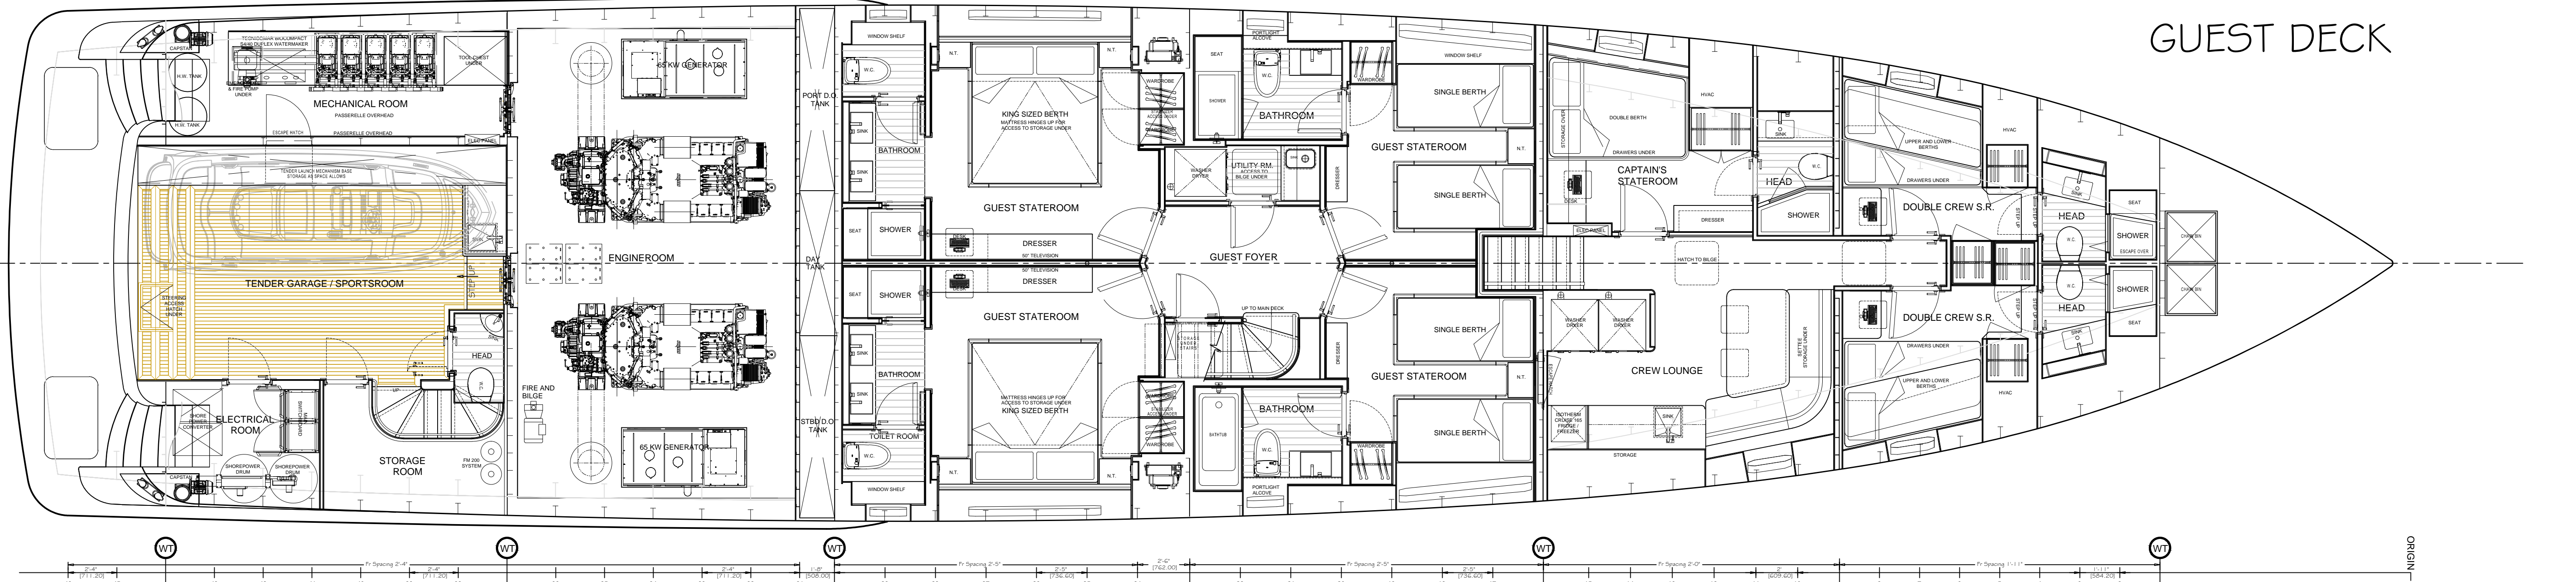

PROFILE

SUN DECK

BRIDGE DECK

MAIN DECK

GUEST DECK

122' TRIDECK MOTORYACHT
BURGER BOAT COMPANY