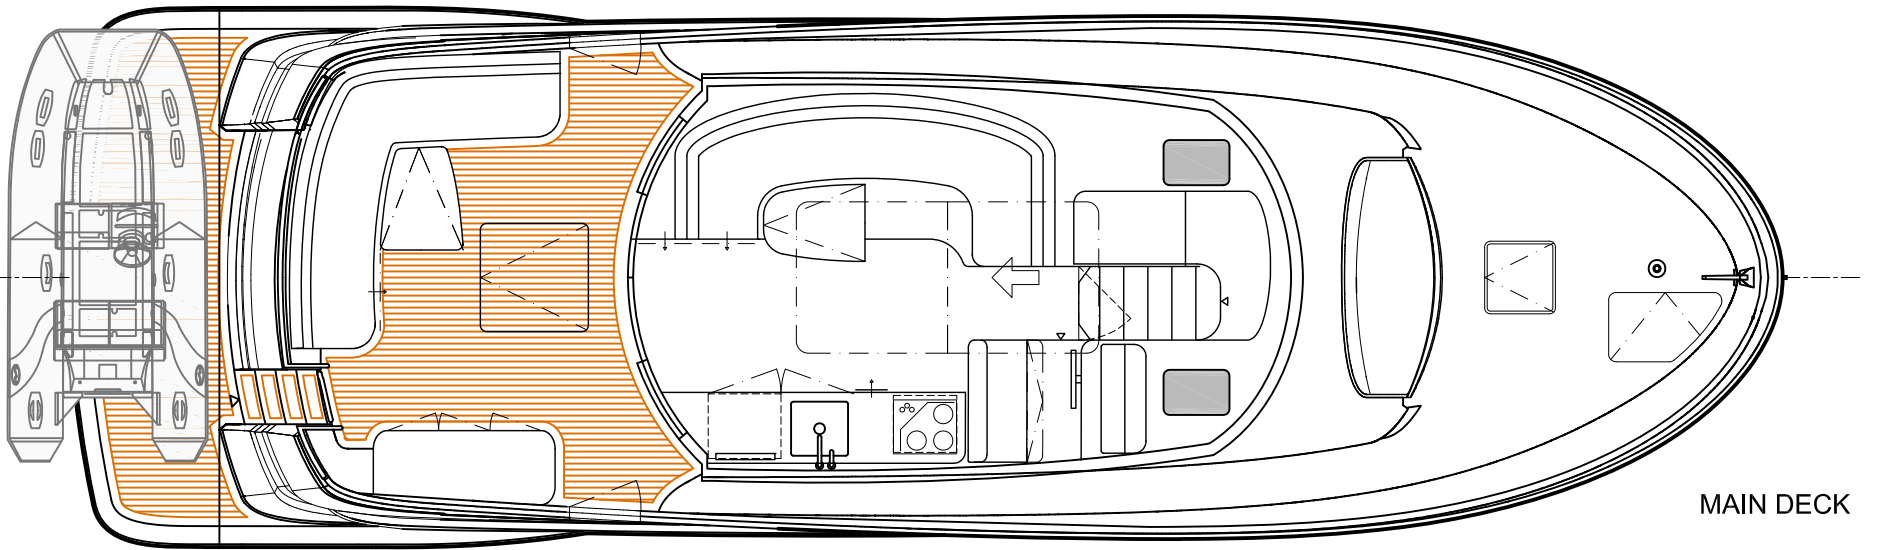

PROFILE

MAIN DECK

LOWER DECK

GRAPHIC SCALE

### 48 FOOT CRUISER

LOA: 14.73M (48'-04") DWL: 12.19M (40'-00") BEAM MAX.: 4.55M (14'-11") DRAFT (HALF LOAD): 1.04M (3'-05")