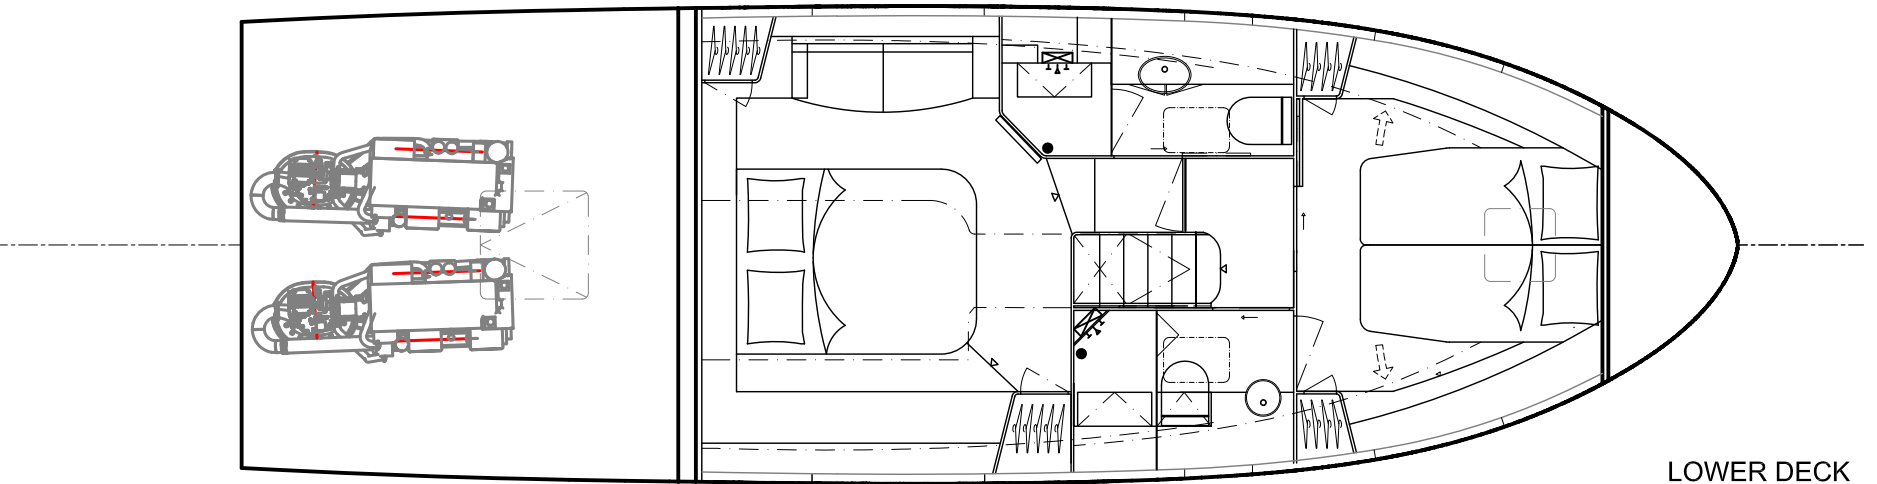

PROFILE

MAIN DECK

LOWER DECK

GRAPHIC SCALE

### 48 FOOT CRUISER

LOA: 14.73M (48'-04") DWL: 12.19M (40'-00") BEAM MAX.: 4.55M (14'-11") DRAFT (HALF LOAD): 1.04M (3'-05")