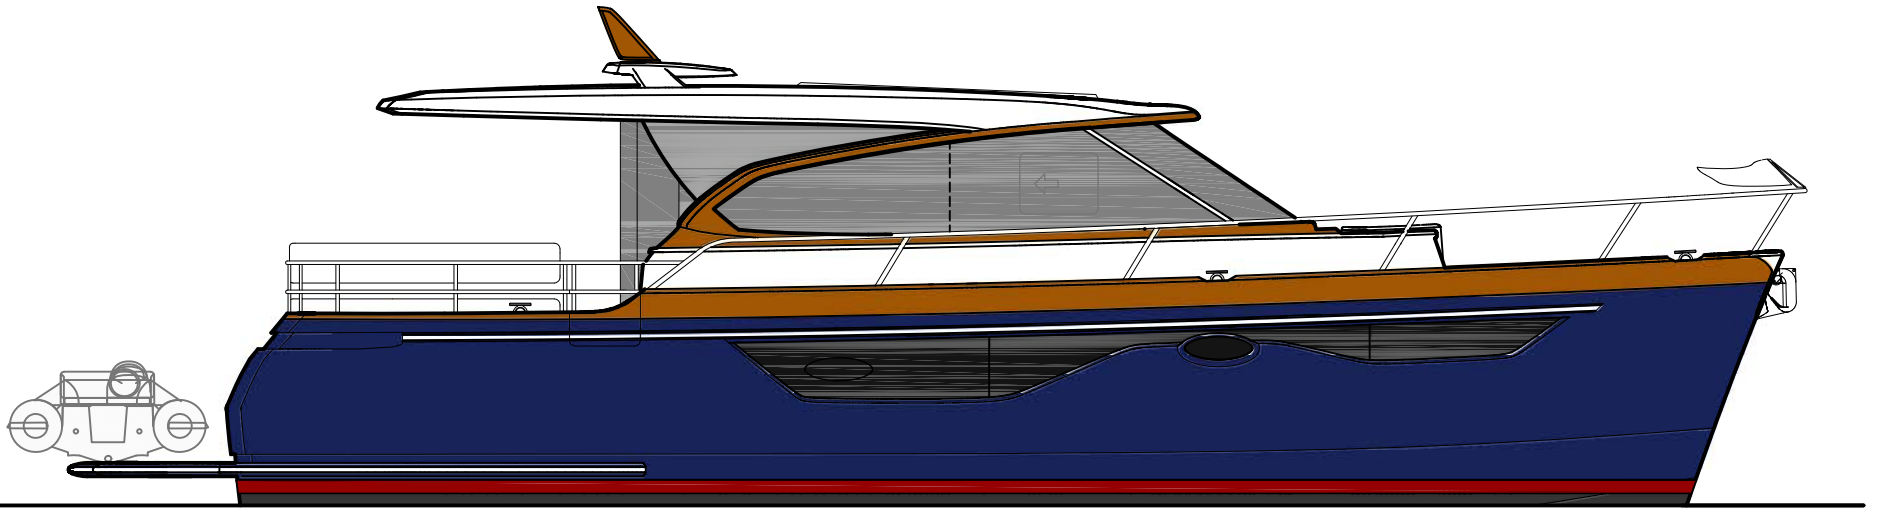

PROFILE

MAIN DECK

LOWER DECK

GRAPHIC SCALE

### 48 FOOT CRUISER

LOA: 14.73M (48'-04") DWL: 12.19M (40'-00") BEAM MAX.: 4.55M (14'-11") DRAFT (HALF LOAD): 1.04M (3'-05")