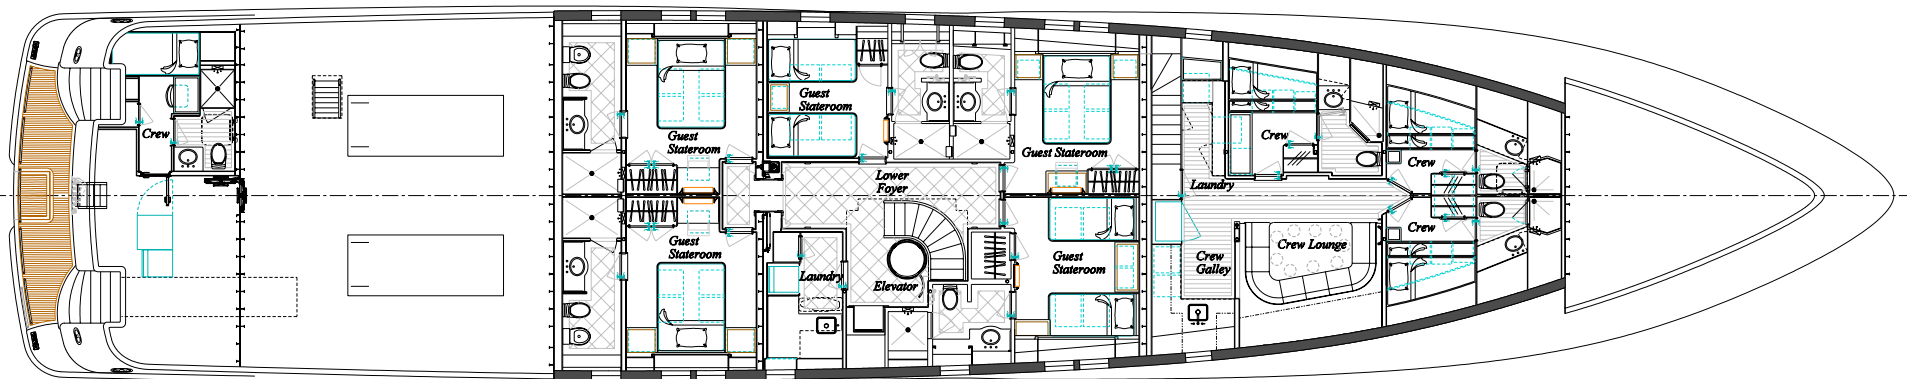

PROFILE

SUN DECK

BRIDGE DECK

MAIN DECK

LOWER DECK

144' (43.8m) TRI-DECK MOTOR YACHT  
 LOA: 143'-9" DWL: 127'-1" BEAM: 28'-0" DRAFT: 7'-0"