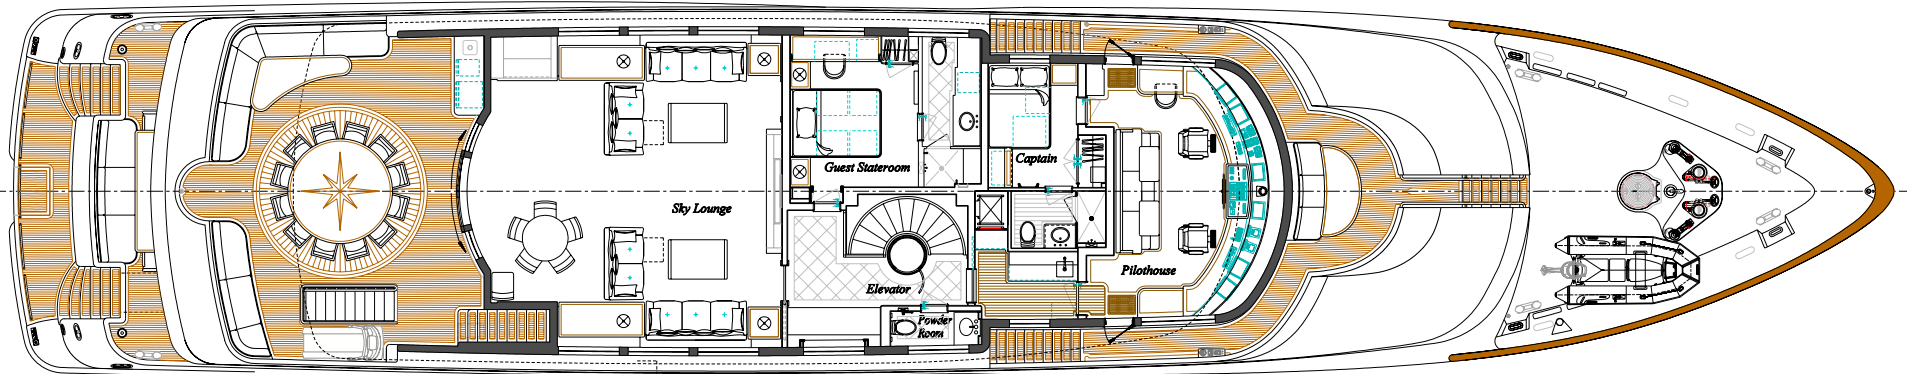

PROFILE

SUN DECK

BRIDGE DECK

MAIN DECK

LOWER DECK

144' (43.8m) TRI-DECK MOTOR YACHT  
 LOA: 143'-9" DWL: 127'-1" BEAM: 28'-0" DRAFT: 7'-0"