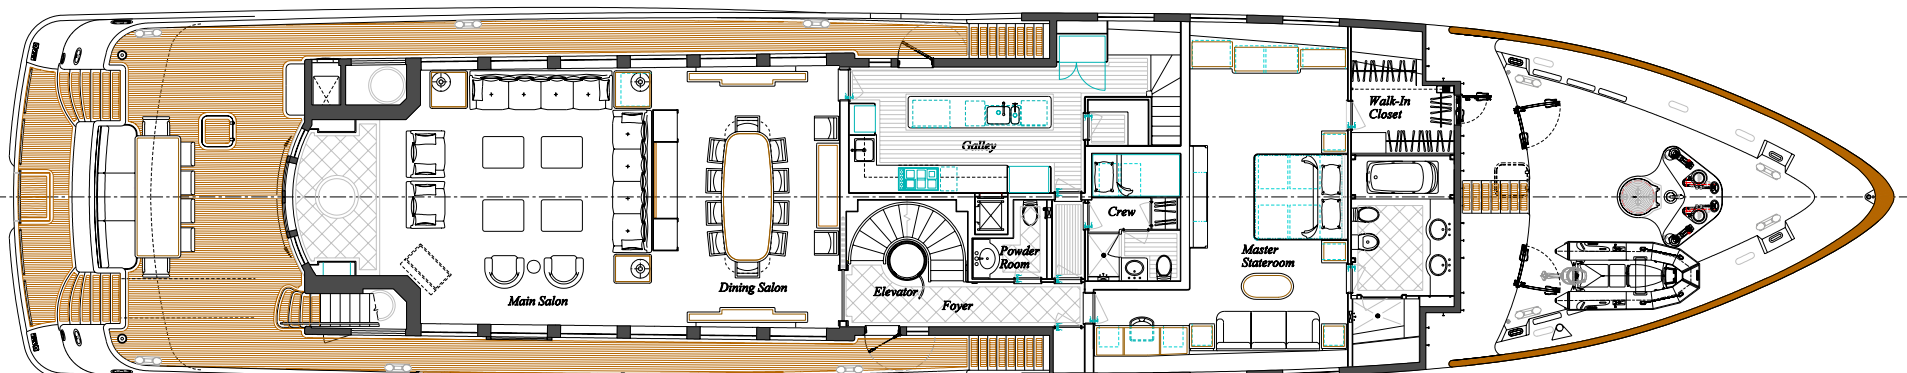

PROFILE

SUN DECK

BRIDGE DECK

MAIN DECK

LOWER DECK

144' (43.8m) TRI-DECK MOTOR YACHT  
 LOA: 143'-9" DWL: 127'-1" BEAM: 28'-0" DRAFT: 7'-0"