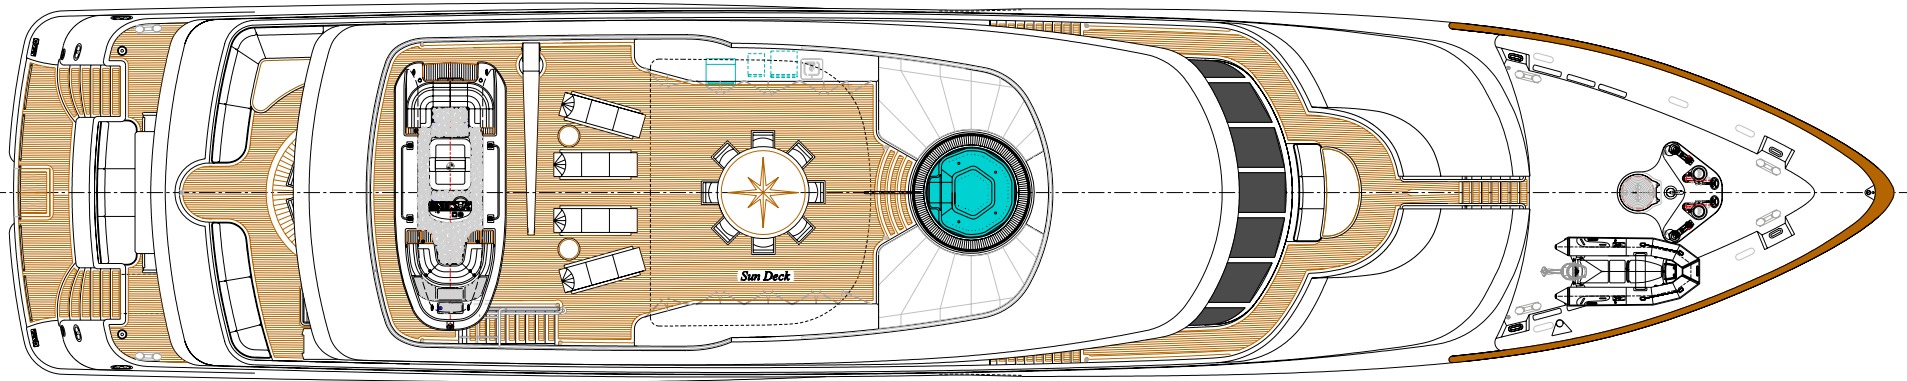

PROFILE

SUN DECK

BRIDGE DECK

MAIN DECK

LOWER DECK

144' (43.8m) TRI-DECK MOTOR YACHT  
 LOA: 143'-9" DWL: 127'-1" BEAM: 28'-0" DRAFT: 7'-0"