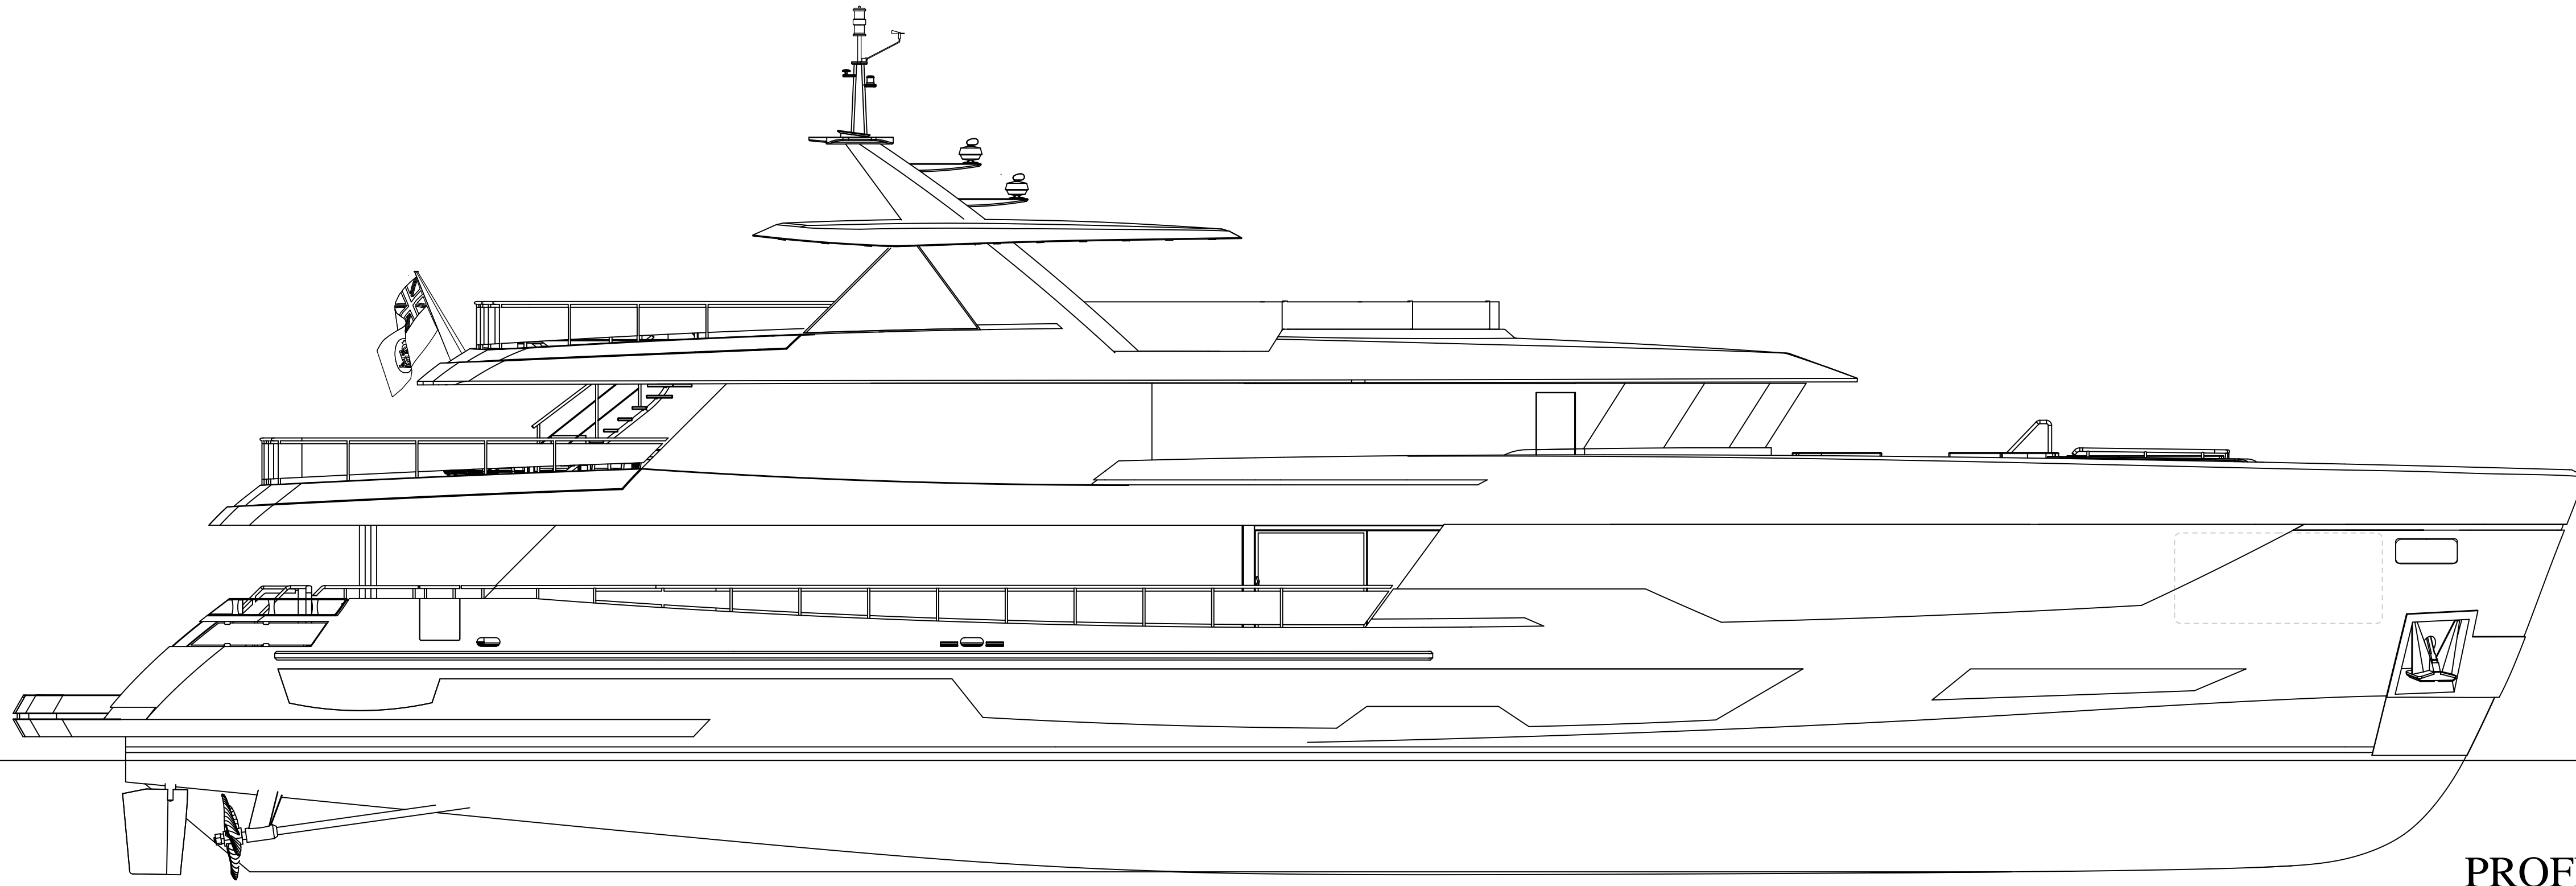

BURGER

ATRIUM 147 VII

(SEVEN STATEROOM LAYOUT)

PROFILE