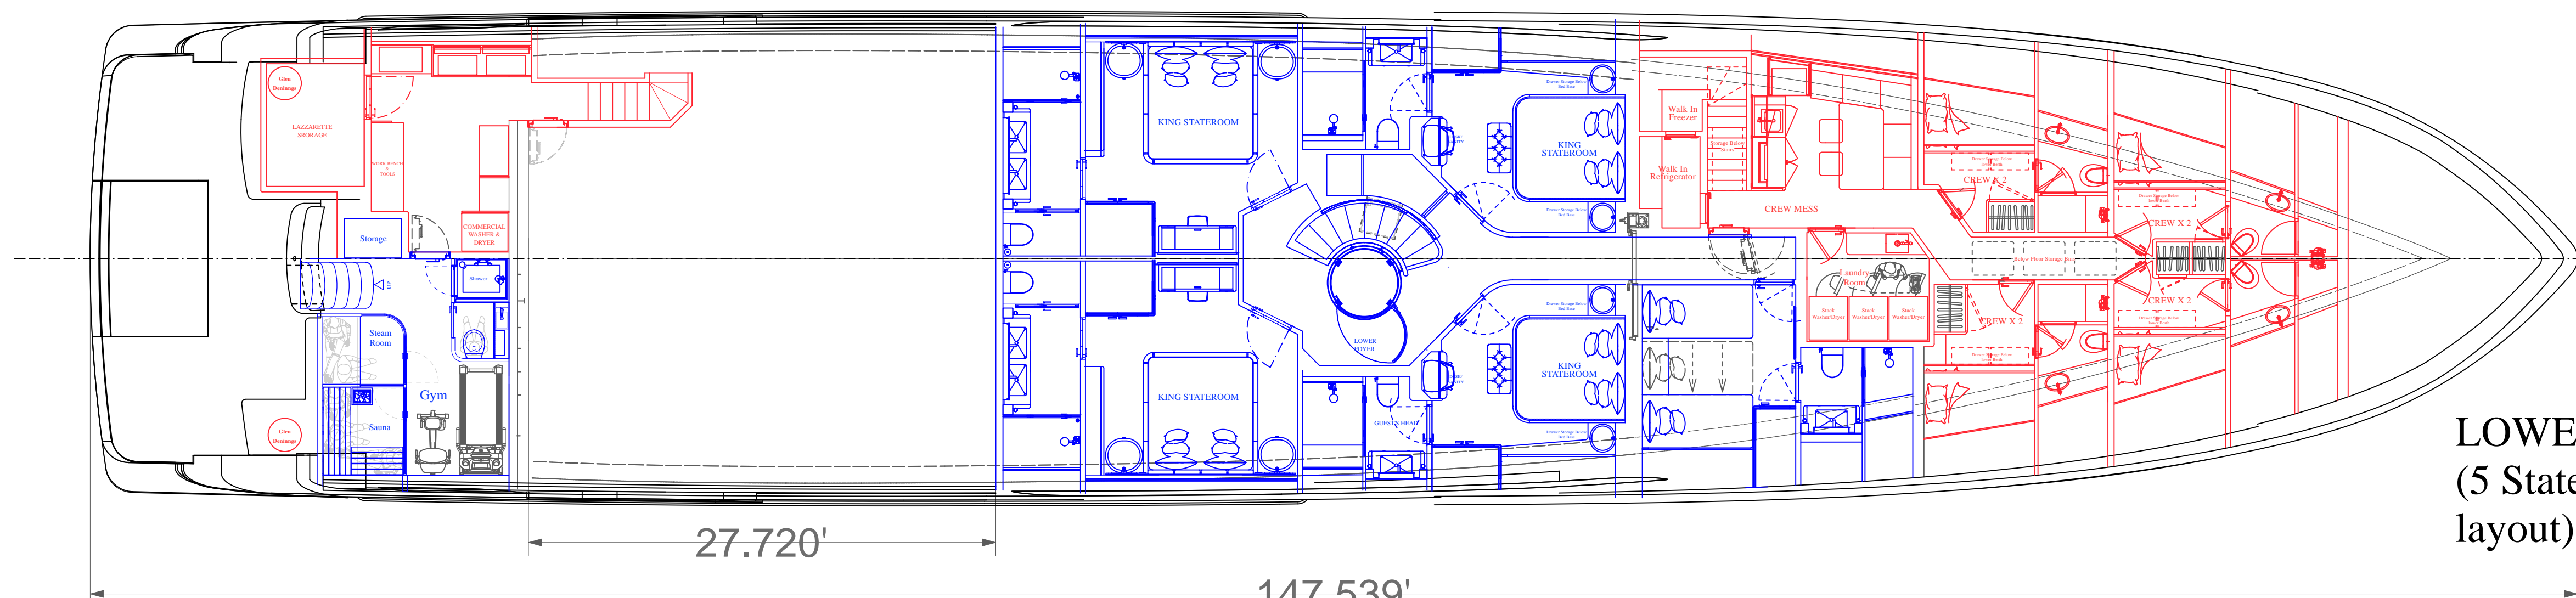

LOWER DECK
(5 Stateroom layout)

27.720'

147.539'

Project: BURGER ATRIUM 147 Profile Version II
Date: OCTOBER, 2023
Drawn by: EKM

EVAN K. MARSHALL
U.S./O.N.S.A.V.
Job No.: 141
Drawing No.: A2 Rev 3 19/12/23
Scale: 1:50