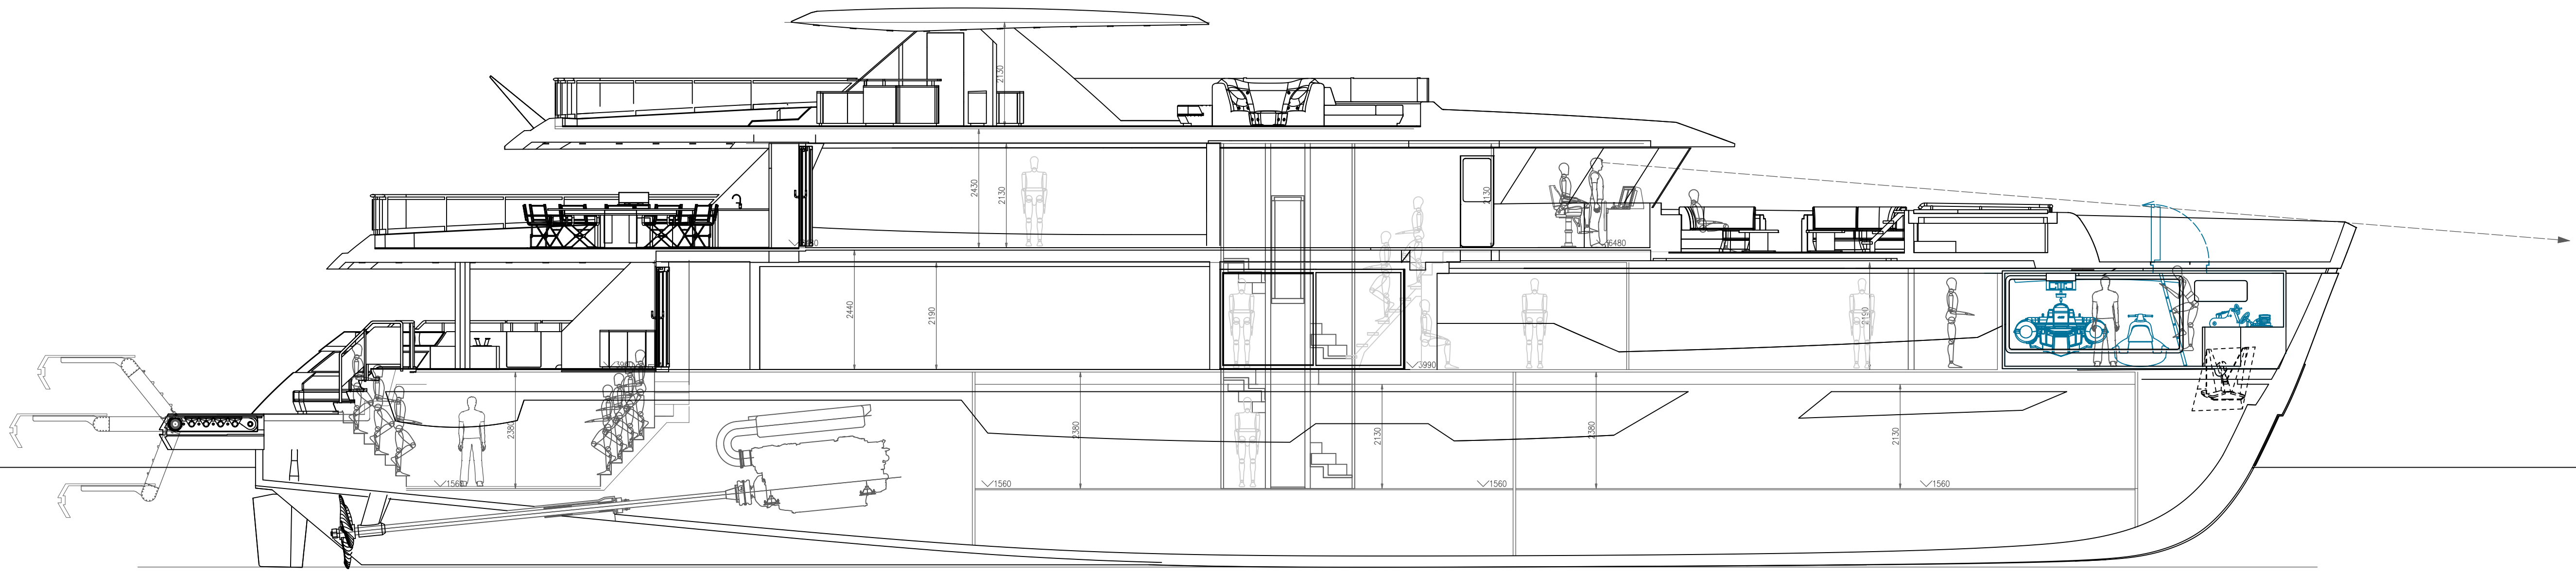

INBOARD PROFILE