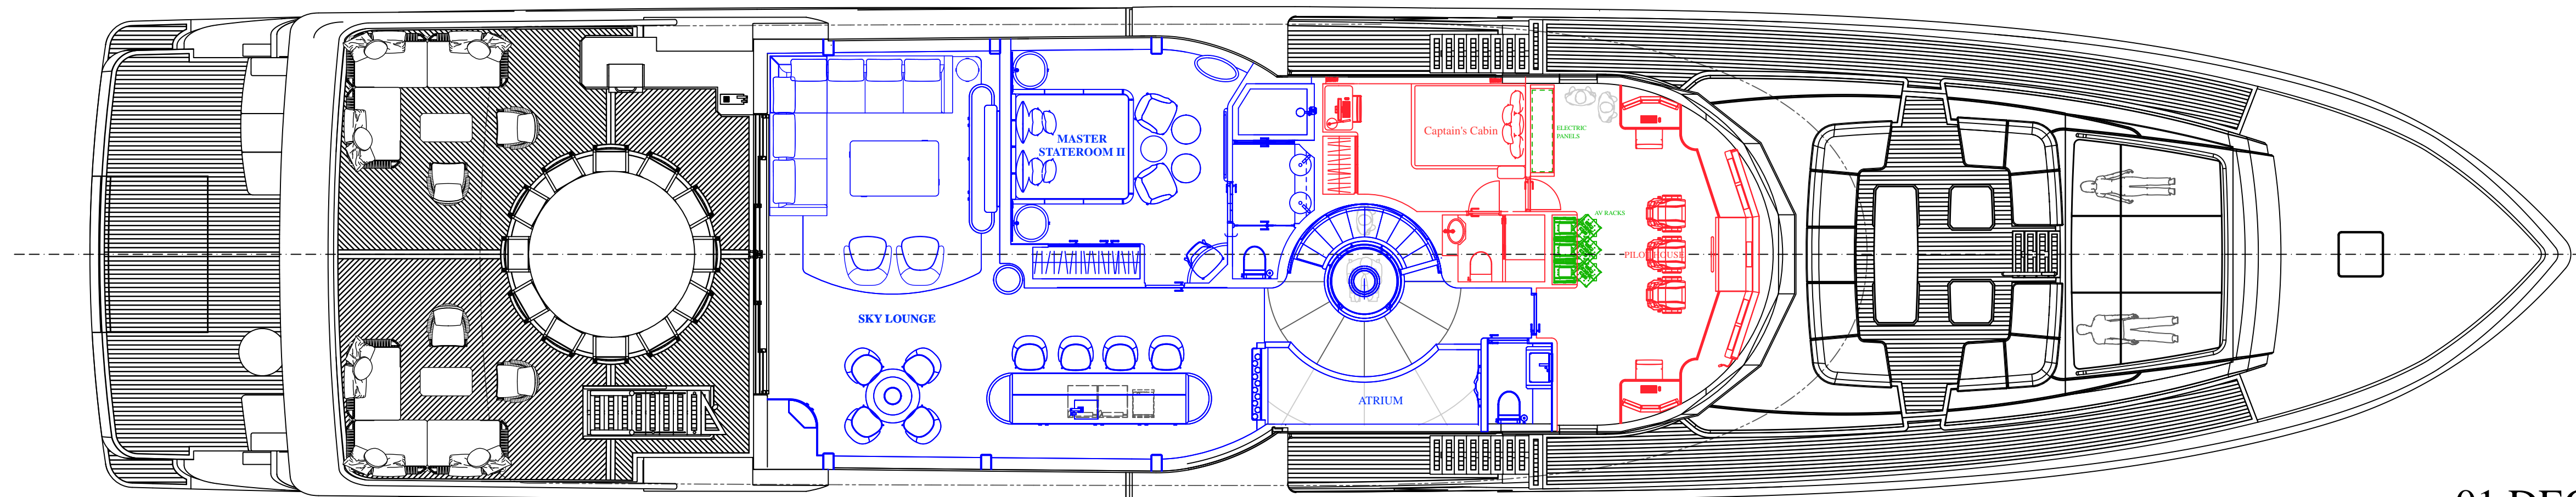

BURGER

ATRIUM 147 VII

(SEVEN STATEROOM LAYOUT)

01 DECK

27.720'

147.539'

Project: BURGER ATRIUM 147 Profile Version II
Date: OCTOBER, 2023
Drawn by: EKM

EVAN K. MARSHALL
U.S./O.N.S.A.V.
Job No.: 141
Drawing No.: A2 Rev 3 19/12/23
Scale: 1:50