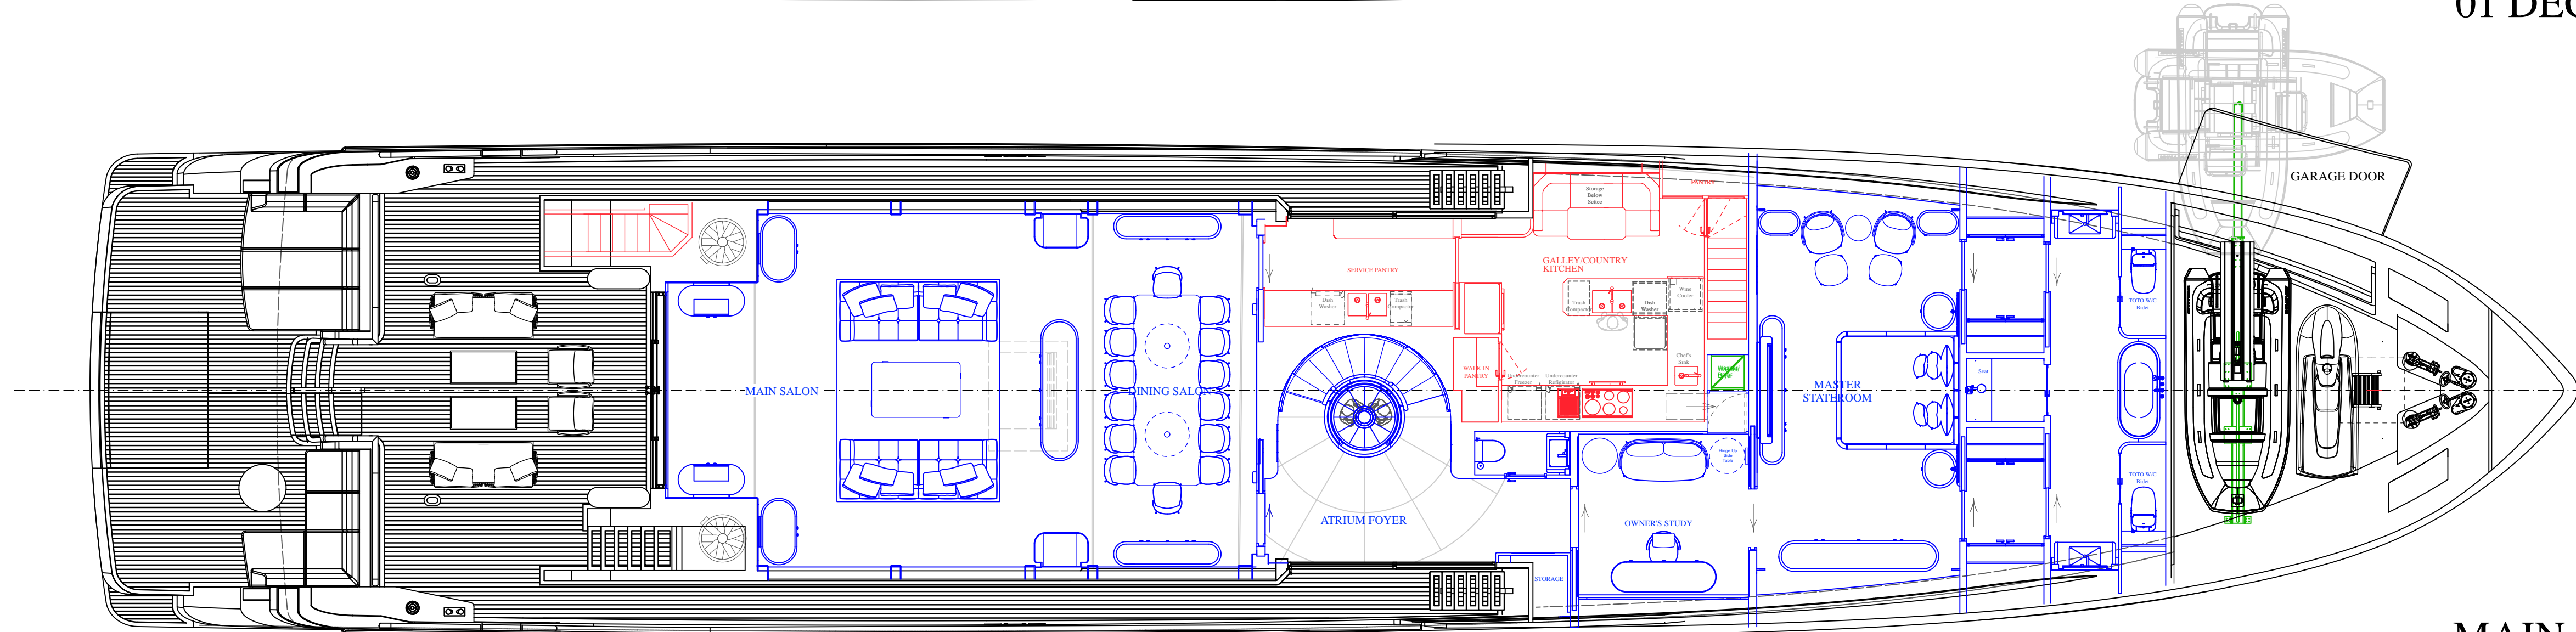

BURGER

ATRIUM 147 VII

(SEVEN STATEROOM LAYOUT)

MAIN DECK

27.720'

147.539'

Project: BURGER ATRIUM 147 Profile Version II
Date: OCTOBER, 2023
Drawn by: EKM

EVAN K. MARSHALL
U.S./O.N.S.A.V.
Job No.: 141
Drawing No.: A2 Rev 3 19/12/23
Scale: 1:50