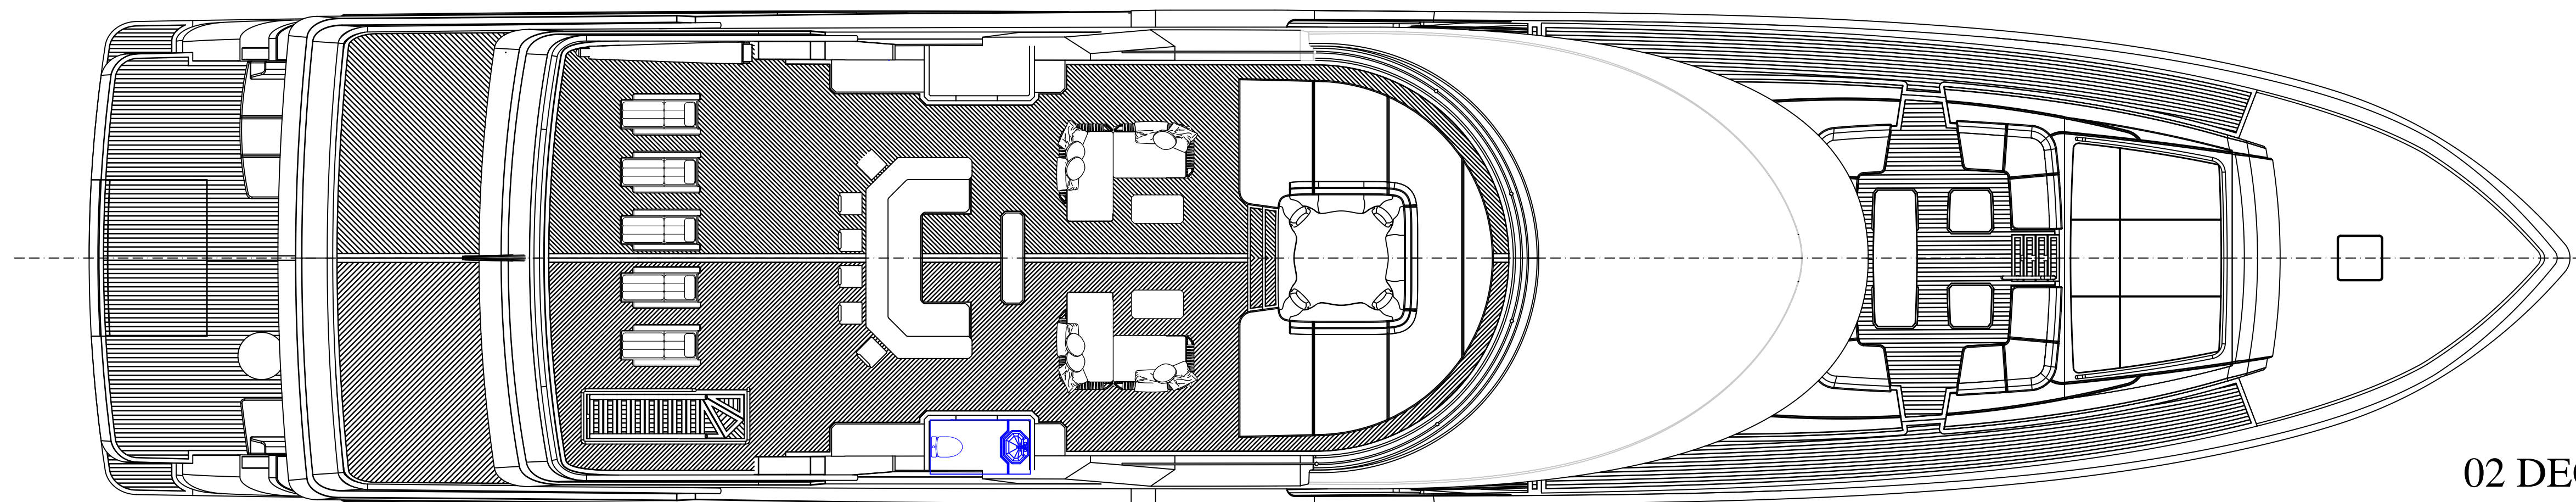

BURGER

ATRIUM 147 VII

(SEVEN STATEROOM LAYOUT)

02 DECK

27.720'

147.539'

Project: BURGER ATRIUM 147 Profile Version II
Date: OCTOBER, 2023
Drawn by: EKM

EVAN K. MARSHALL
U.S./O.N.S.A.V.
Job No.: 141
Drawing No.: A2 Rev 3 19/12/23
Scale: 1:50