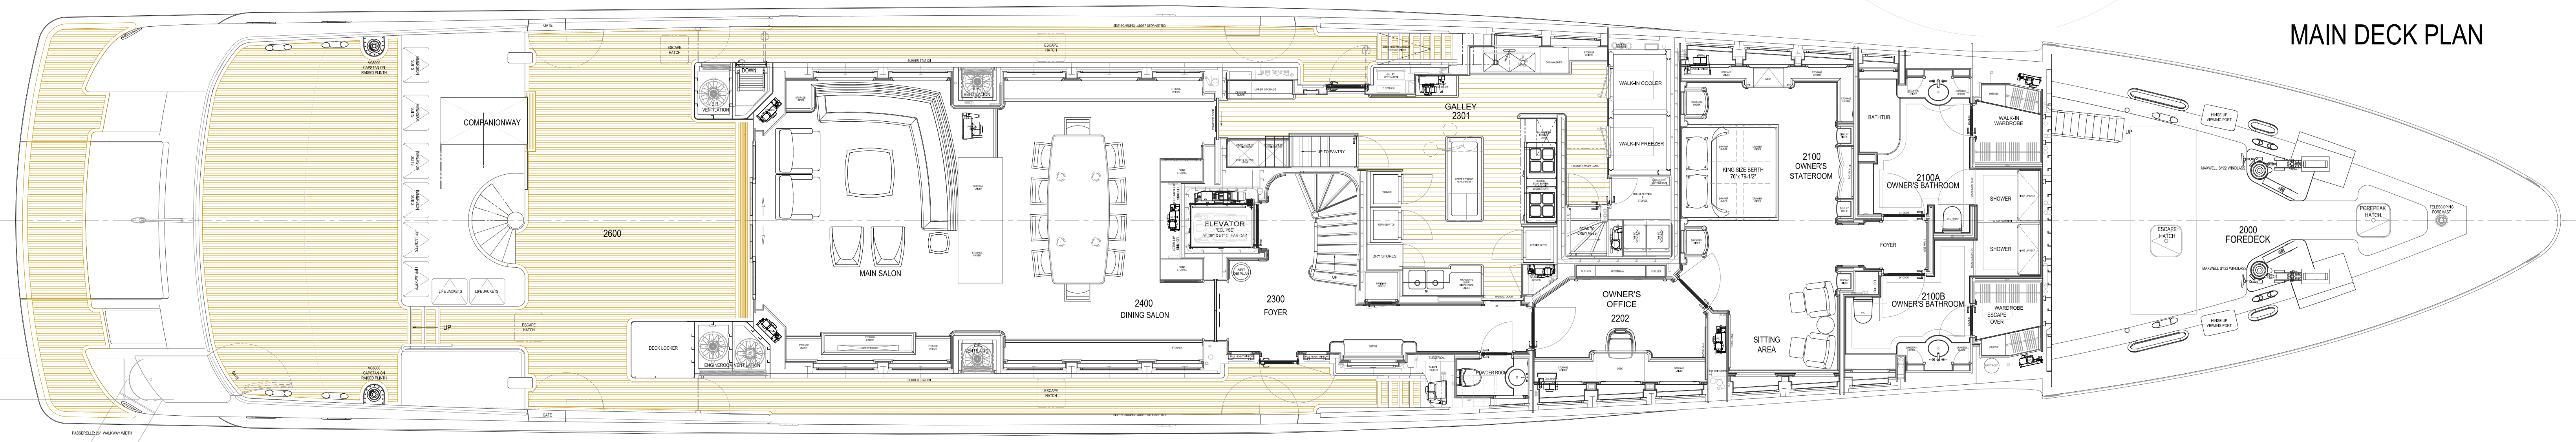

MAIN DECK PLAN