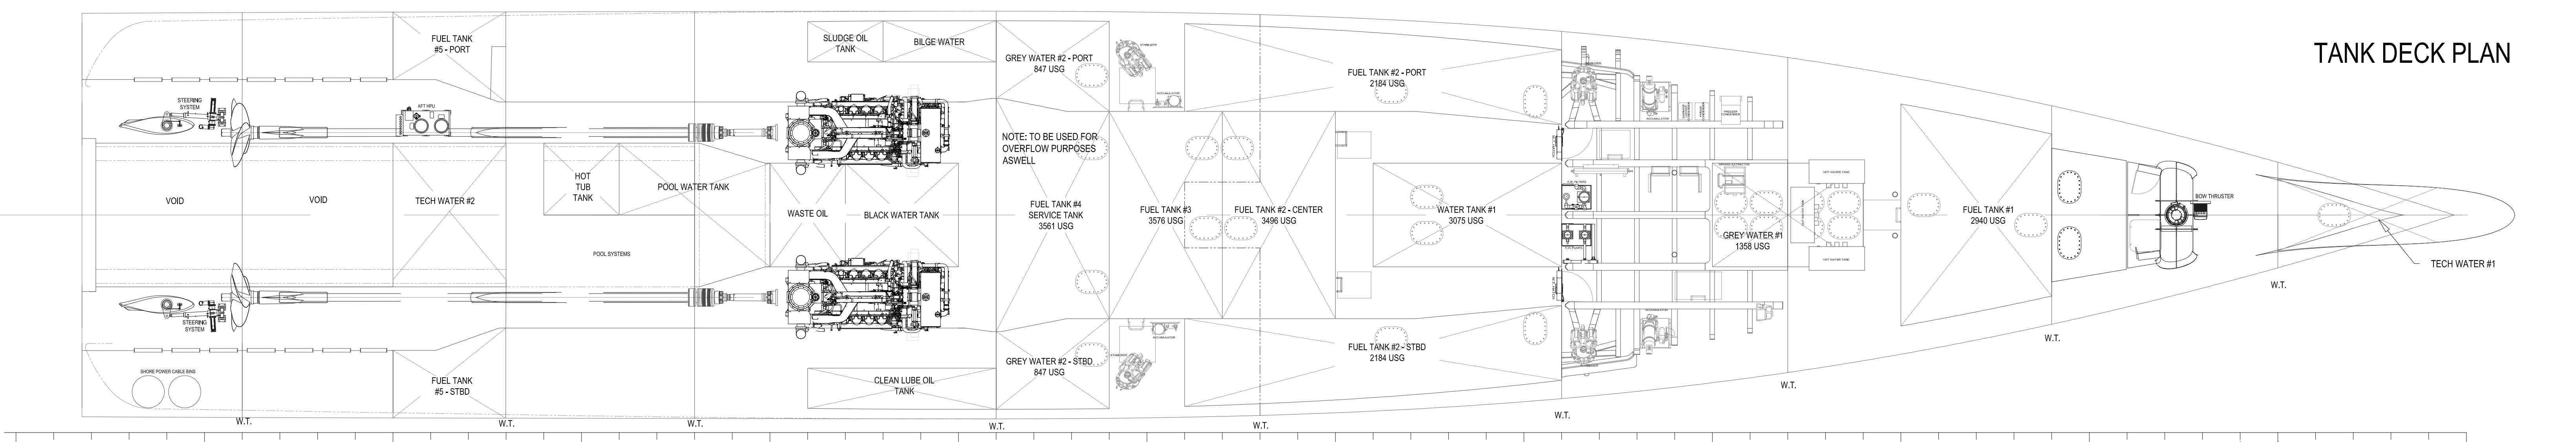

TANK DECK PLAN

55m MOTOR YACHT - HULL 515

BURGER