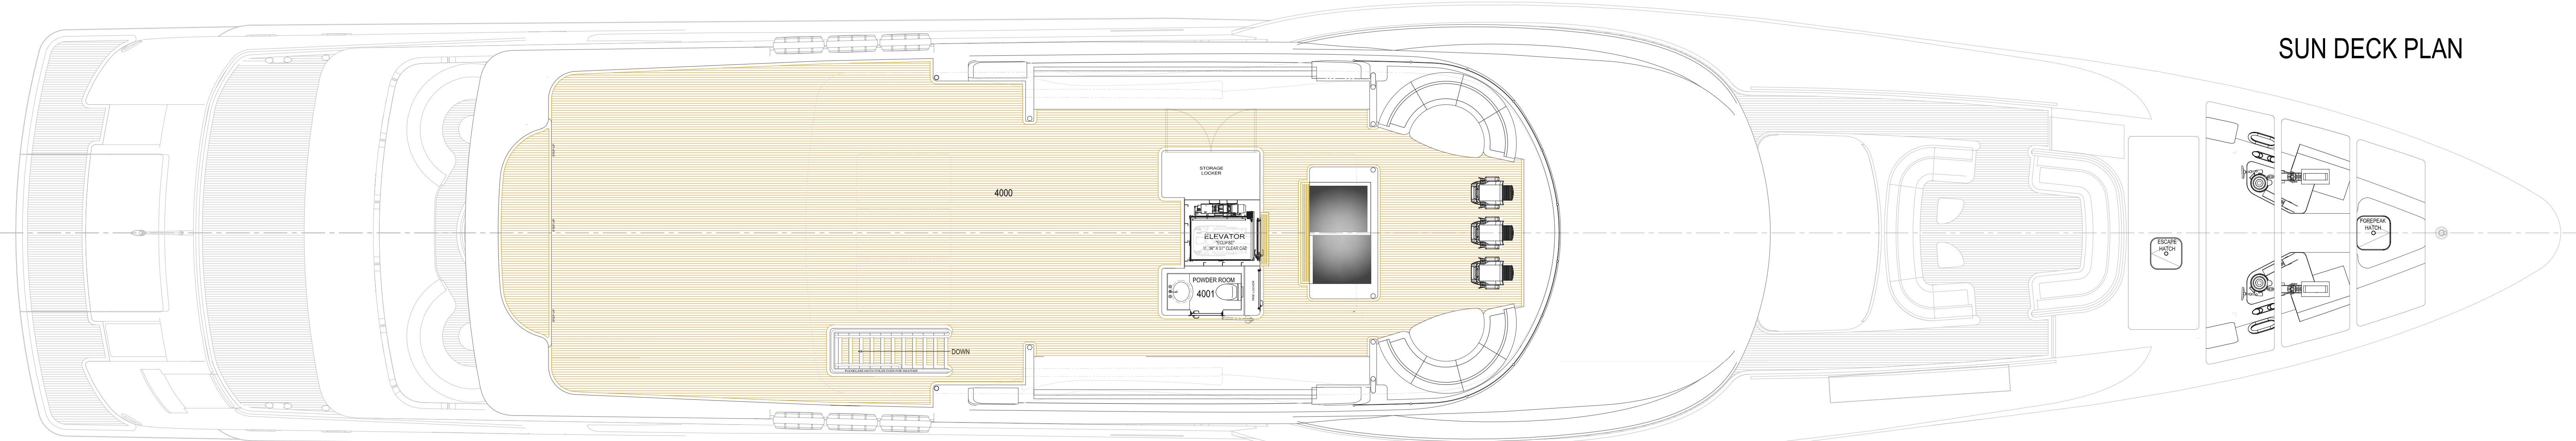

55m MOTOR YACHT - HULL 515

BURGER