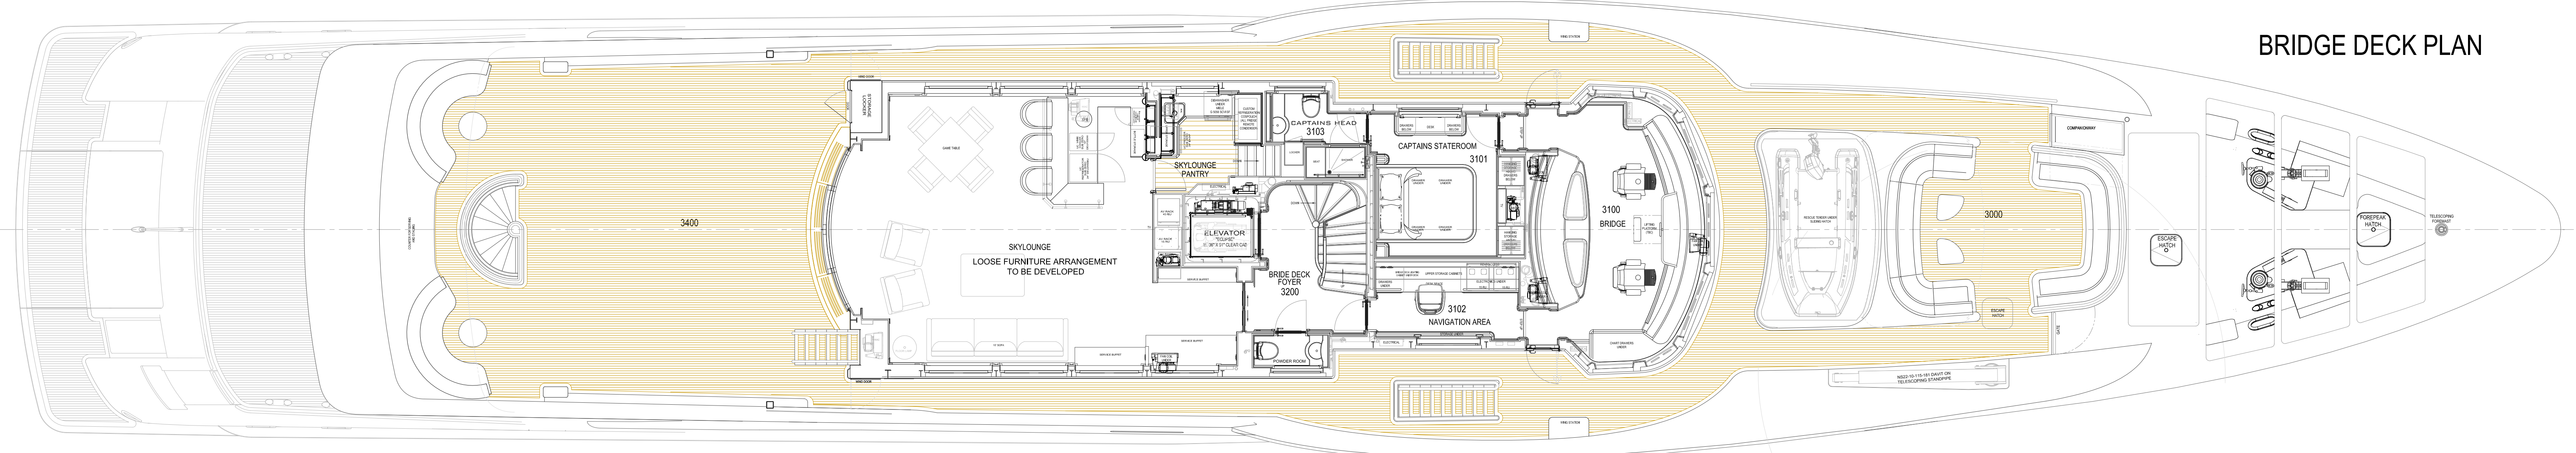

BRIDGE DECK PLAN