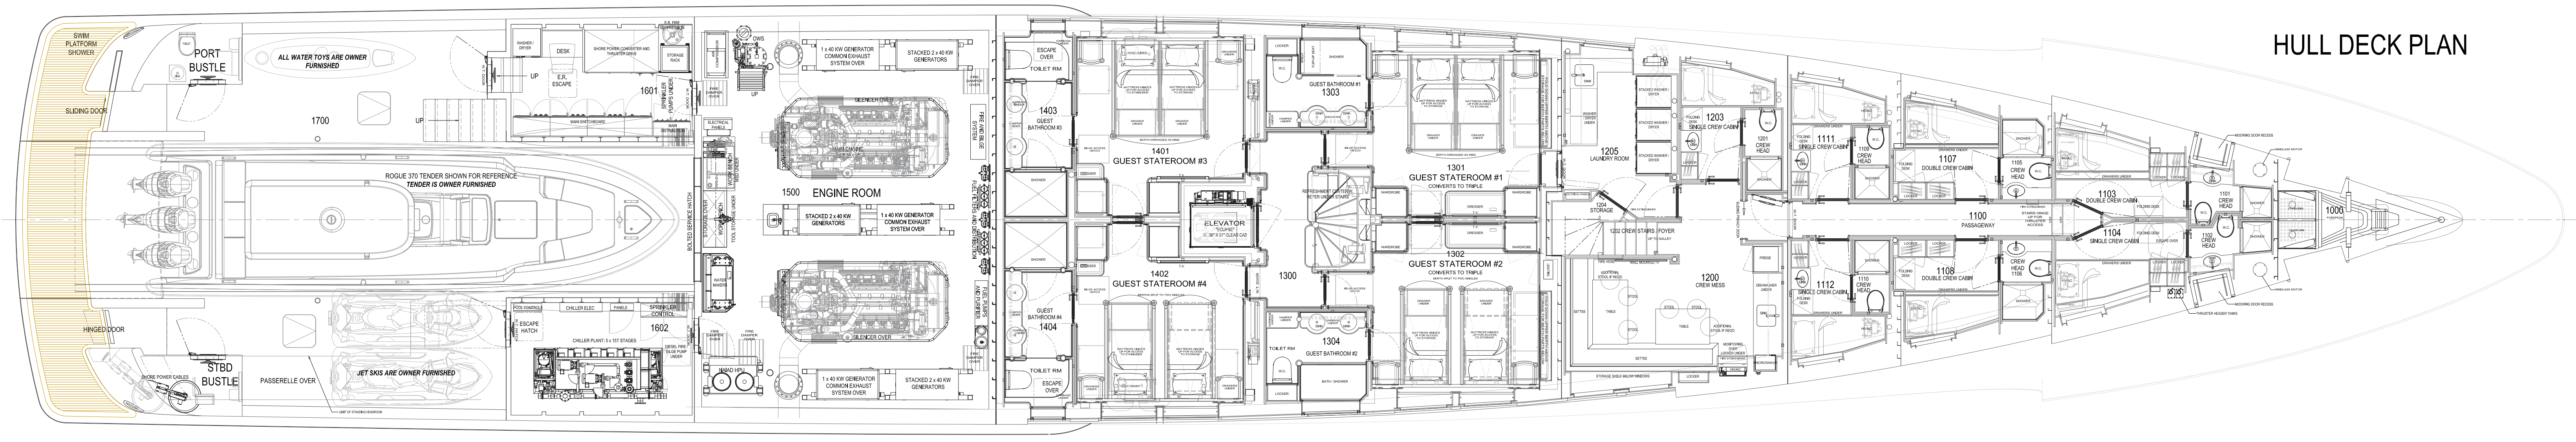

HULL DECK PLAN