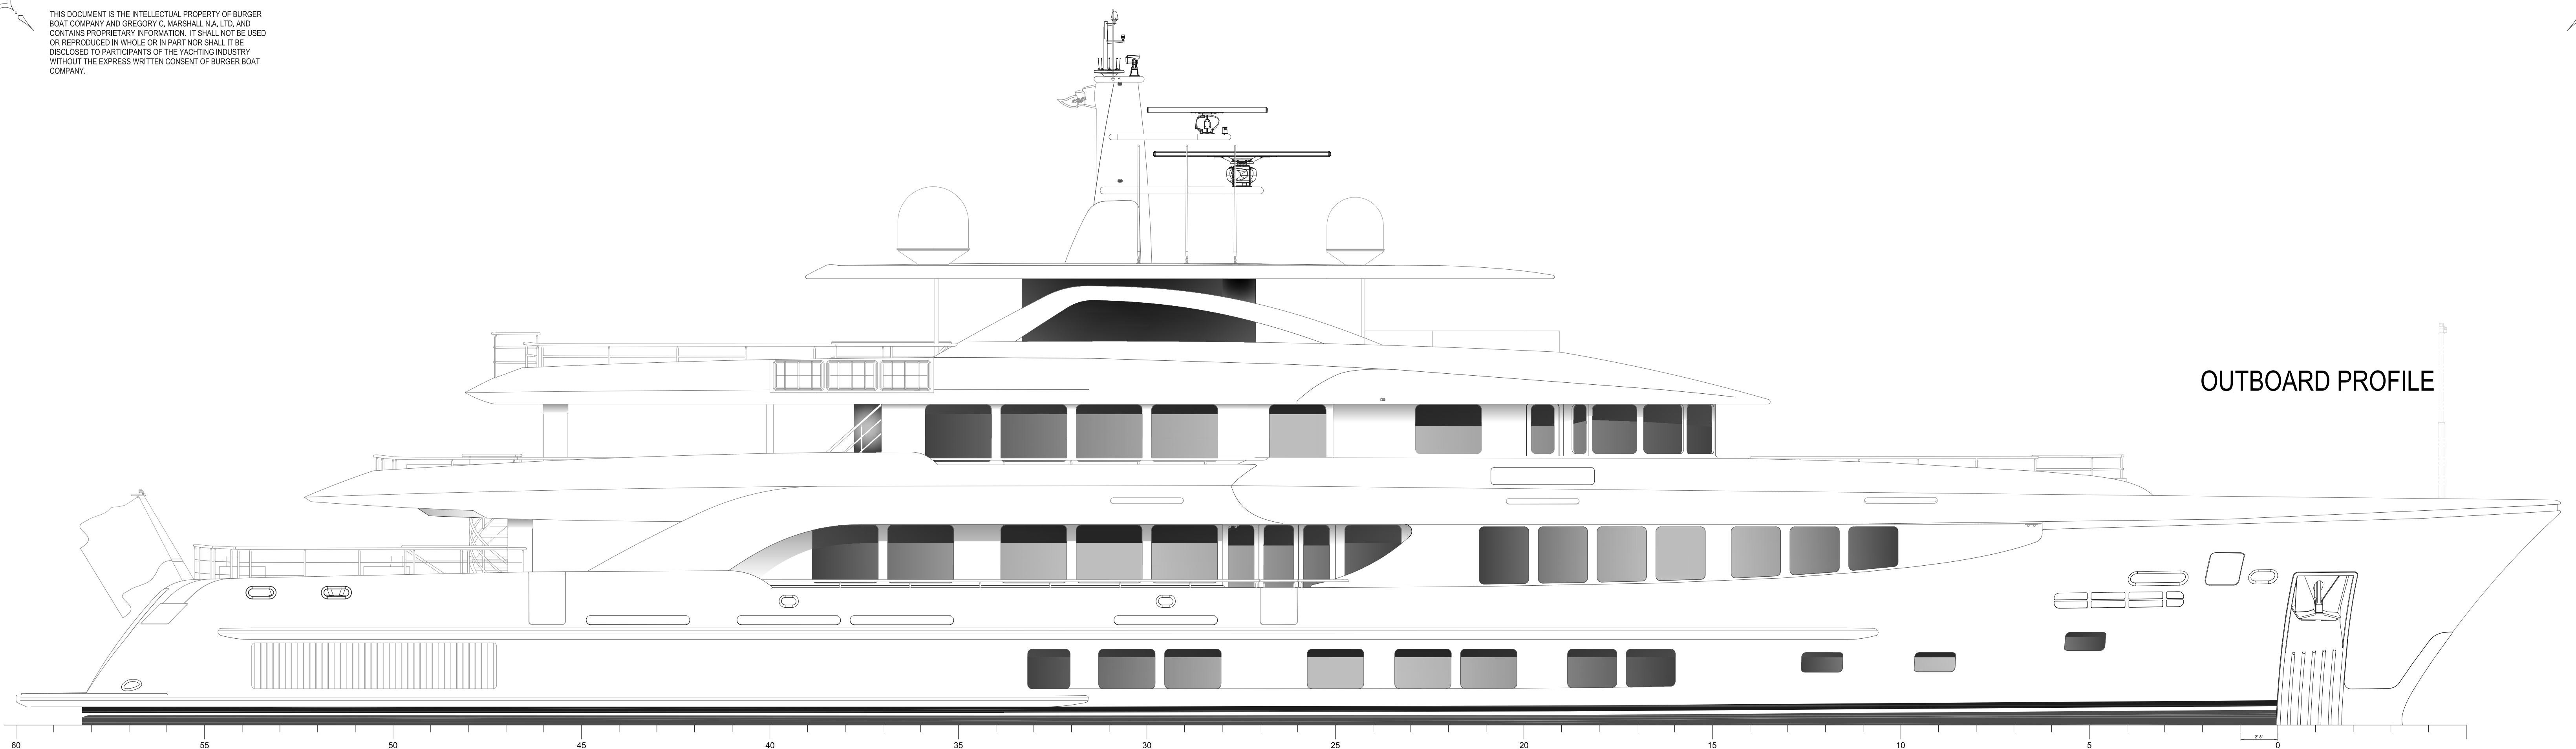

SUN DECK PLAN

OUTBOARD PROFILE