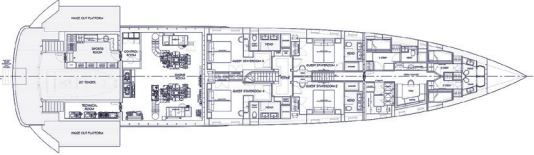

Imagine what you can build — dreams, getaways, the freedom of being at sea with no land in sight, an heirloom and a lifetime of memories crafted as a member of the Burger family.

START YOUR JOURNEY

The Burger 144's large main salon and dining area transforms into a lavish indoor/outdoor area. The luxurious full beam main deck owner's stateroom includes a large office area, his and hers en suite baths and generous closets. The main entry foyer features double curved open staircases, one leading to the lower guest accommodations and the other to the upper deck. The guest accommodations consist of four fully appointed staterooms with en suite baths.

The upper deck includes a sky lounge opening to a private deck aft. The efficient galley provides ample room for conversing and relaxation. The Burger 144's spacious crew area has direct access to the guest areas. The tender garage conceals her 20 (6 m) tender and water toys.

SUN DECK

MAIN DECK

BRIDGE DECK

GUEST DECK

BURGER

PERSONALIZED. PRIVATE. CRAFTED FOR YOU.

JOIN THE BURGER FAMILY. **LIVE A LIFE WITHOUT LIMITS.**

Email us at Limitless@BurgerBoat.com or call +1 920-686-5117.

144' TRI-DECK MOTOR YACHT | SPECIFICATIONS

LENGTH OVERALL	143' 06" (43.74 m)
BEAM (MAXIMUM)	27' 10" (8.48 m)
DRAFT (HALF LOAD)	6' 7" (2.00 m)
GROSS TONNAGE (APPROX)	490 GT ITC
MAXIMUM SPEED (APPROX.)	15.5 Knots
CRUISING SPEED (APPROX.)	14 Knots
FUEL CAPACITY (APPROX.)	15,850 U.S. Gallons (60,000 L)
FRESH WATER CAPACITY (APPROX.)	1,850 U.S. Gallons (7,000 L)
BLACK/GRAY WATER CAPACITY (APPROX.)	3,300 U.S. Gallons (12,490 L)
EXTERIOR DECK AREA	2,156 Sq. Ft. (200 m ²)
INTERIOR AREA	4,167 Sq. Ft. (387 m ²)
NAVAL ARCHITECT	Burger Design Team/Gregory C. Marshall
INTERIOR DESIGN	Burger Design Team/Gregory C. Marshall
CLASS	ABS/MCA