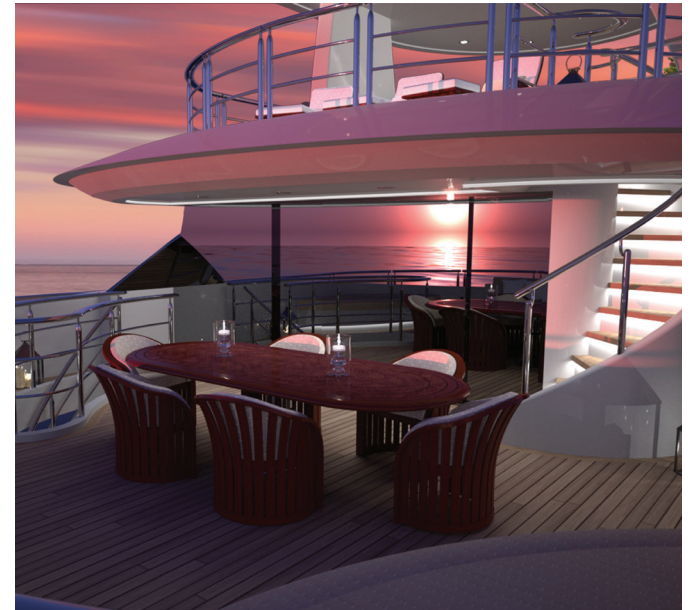

BURGER 144' TRI-DECK MOTOR YACHT

UNBRIDLED LUXURY

Start here. Give it the custom touches and grand statements that create a Burger in your own personal style. Start here for a Burger that's uniquely yours **for a lifetime of journeys.**

INTRODUCING THE BURGER 144' MOTOR YACHT

The Burger 144 Tri-Deck Motor Yacht is a one-of-a-kind yacht at the pinnacle of luxury. Add your own custom preferences, imagination and style to create a Burger of your very own. Are you ready for the adventure? The Burger 144 provides her passengers stunning and unmatched elegance. This is a modern yacht designed for journeys that whisk you away in your own private escape. Work with Burger to customize her for your unique mission and requirements — a collaboration that combines your mission with our heritage.

Imagine what you can build — dreams, getaways, the freedom of being at sea with no land in sight, an heirloom and a lifetime of memories crafted as a member of the Burger family.

START YOUR JOURNEY

The Burger 144's large main salon and dining area transforms into a lavish indoor/outdoor area. The luxurious full beam main deck owner's stateroom includes a large office area, his and hers en suite baths and generous closets. The main entry foyer features double curved open staircases, one leading to the lower guest accommodations and the other to the upper deck. The guest accommodations consist of four fully appointed staterooms with en suite baths.

STYLE. POWER. OPTIONS.

The Burger 144 has an authoritative exterior that gives way to a warm, luxurious interior and tri-deck experience. She's yours to complete with Burger's design team. This luxury motor yacht will be crafted to your specifications by Burger's experienced and meticulous team. Start here and finish with the adventure of a lifetime.