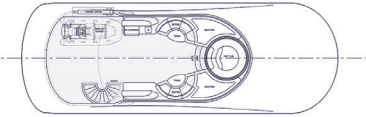

STYLE. POWER. OPTIONS.

The Burger 144 has an authoritative exterior that gives way to a warm, luxurious interior and tri-deck experience. She's yours to complete with Burger's design team. This luxury motor yacht will be crafted to your specifications by Burger's experienced and meticulous team. Start here and finish with the adventure of a lifetime.

SUN DECK