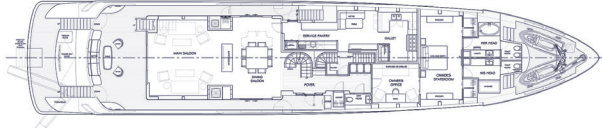

STYLE. POWER. OPTIONS.

The Burger 144 has an authoritative exterior that gives way to a warm, luxurious interior and tri-deck experience. She's yours to complete with Burger's design team. This luxury motor yacht will be crafted to your specifications by Burger's experienced and meticulous team. Start here and finish with the adventure of a lifetime.

MAIN DECK

BURGER

PERSONALIZED. PRIVATE. CRAFTED FOR YOU.

JOIN THE BURGER FAMILY. **LIVE A LIFE WITHOUT LIMITS.**

Email us at Limitless@BurgerBoat.com or call +1 920-686-5117.

144' TRI-DECK MOTOR YACHT | SPECIFICATIONS

LENGTH OVERALL	143' 06" (43.74 m)
BEAM (MAXIMUM)	27' 10" (8.48 m)
DRAFT (HALF LOAD)	6' 7" (2.00 m)
GROSS TONNAGE (APPROX)	490 GT ITC
MAXIMUM SPEED (APPROX.)	15.5 Knots
CRUISING SPEED (APPROX.)	14 Knots
FUEL CAPACITY (APPROX.)	15,850 U.S. Gallons (60,000 L)
FRESH WATER CAPACITY (APPROX.)	1,850 U.S. Gallons (7,000 L)
BLACK/GRAY WATER CAPACITY (APPROX.)	3,300 U.S. Gallons (12,490 L)
EXTERIOR DECK AREA	2,156 Sq. Ft. (200 m²)
INTERIOR AREA	4,167 Sq. Ft. (387 m²)
NAVAL ARCHITECT	Burger Design Team/Gregory C. Marshall
INTERIOR DESIGN	Burger Design Team/Gregory C. Marshall
CLASS	ABS/MCA

BURGERLIMITLESS.COM