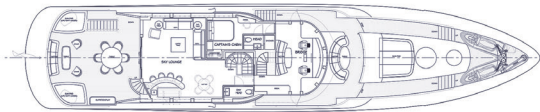

BRIDGE DECK